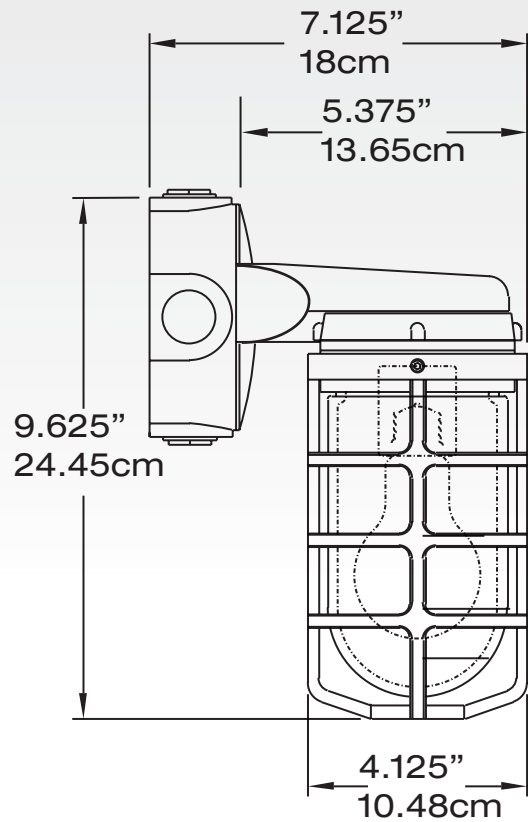

## Dimensions

**RAB**  
 DESIGN

GL100  
 CLEAR

GL100CL-RIB  
 PRISMATIC

GL100SB  
 FROSTED

GL100G  
 GREEN

GL100A  
 AMBER

GL100B  
 BLUE