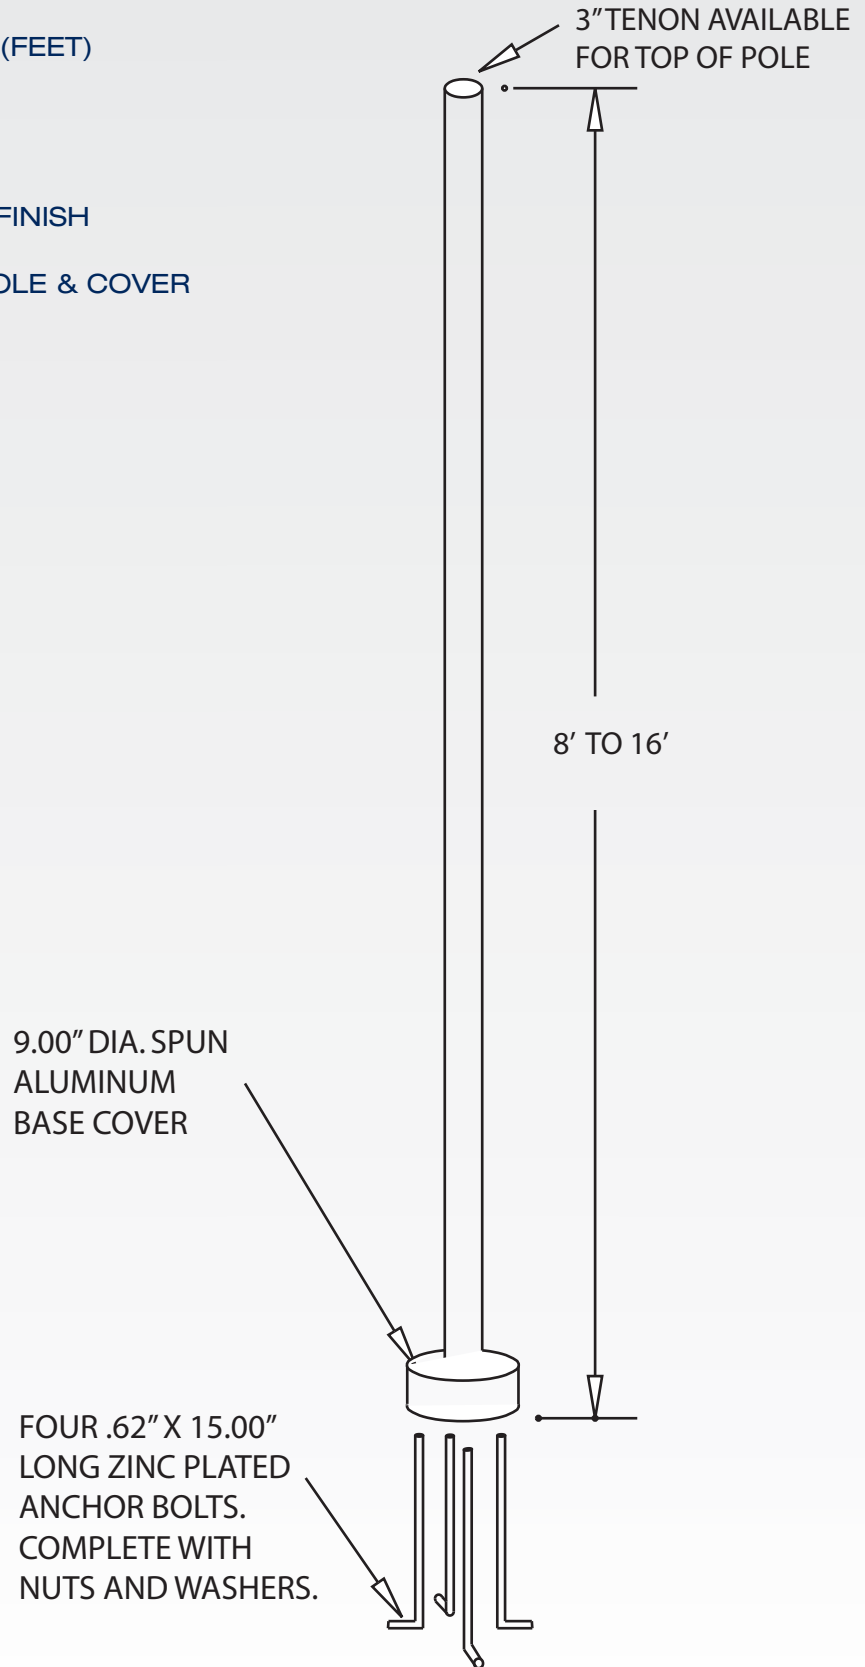

## SPR - 4" ROUND ALUMINUM POLE

*The SPR pole is available from 8 feet up to 14 feet in height. The SPR pole can be used with single or multiple globe assemblies with the option of a post line ballast available up to 150 watt HPS or 100 watt MH ballast. The following fixtures can be used with the SPR pole, Gamma, Torchlight, Small Colonial, Medium Colonial, and the Coachman. Ideal for use in small courtyards, condominiums and apartment buildings.*

**POLE** Extruded aluminum, with a 4" diameter and a 1/8" thickness. Pole has a powder coat paint finish.

**BASE** Cast aluminum base welded to the pole. Base is held in place with four .62" diameter anchor bolts that are to be set into a concrete pad.

**ANCHOR BOLTS** Four galvanized, .62" x 15" diameter, twelve inch long anchor bolts complete with nuts and washers.

**BASE COVER** Spun aluminum cover with a powder coat paint finish.

**OPTIONS** Hand hole with cover, 3" tenon.

H/H - HAND HOLE & COVER

3 - 3" TENON

OPTIONS

0511