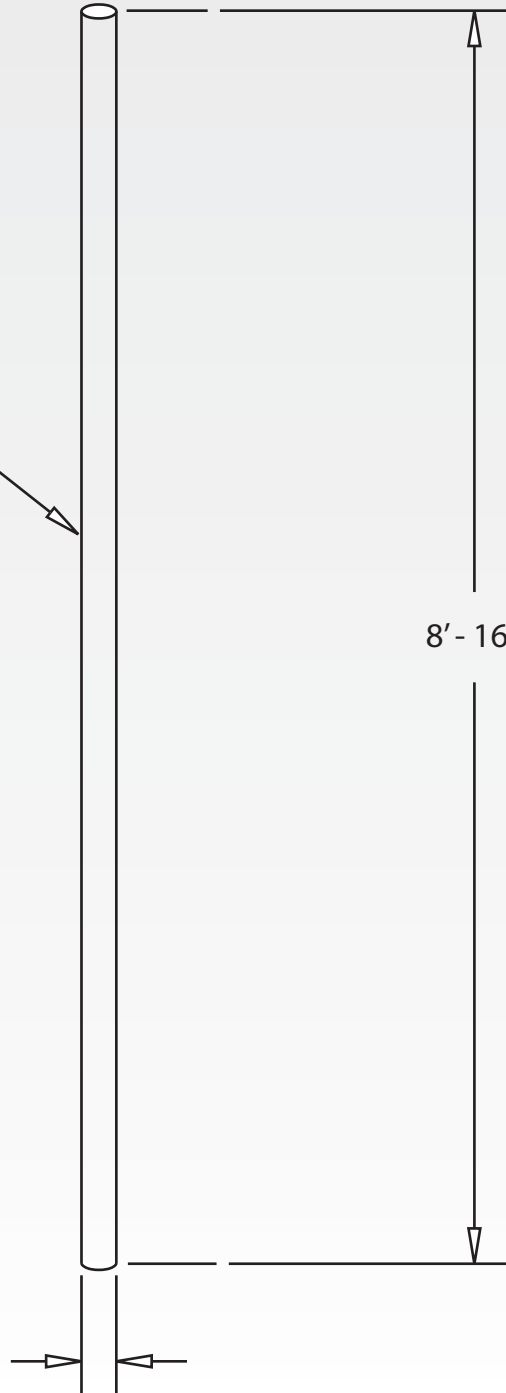

SPDB - 4" ROUND ALUMINUM POLE DIRECT BURIAL

The SPDB pole is available from 8 feet up to 16 feet in height. The SPDB pole can be used with a single or multiple globe assemblies with the option of a post line ballast available up to 150 watt HPS or 100 watt MH ballast. The following fixtures can also be used with the SPR pole : Gamma, Torchlite, Small Colonial, Medium Colonial, and the Coachman. Ideal for use in small courtyards, condominiums and apartment buildings.

POLE Extruded aluminum, with a 4" diameter and a 1/8" thickness. Pole has a powder coat paint finish.

OPTIONS Hand hole with cover, 3" tenon.

FINISH Standard colours are black and bronze. For custom colours please consult factory.

Catalog Code

SPDB

8, 10, 12, 14, 16 (FEET)

HEIGHT IN FEET

BRZ - BRONZE
BLK - BLACK
CC - CUSTOM FINISH

FINISH

H/H - HAND HOLE & COVER*
3 - 3" TENON

OPTIONS

*PLEASE STATE LENGTH FROM THE TO OF THE POLE TO WHERE YOU WANT THE HAND HOLE

EXTRUDED ALUMINUM
TUBE WITH WALL
THICKNESS OF .125

4" DIAMETER

8' - 16'

0511