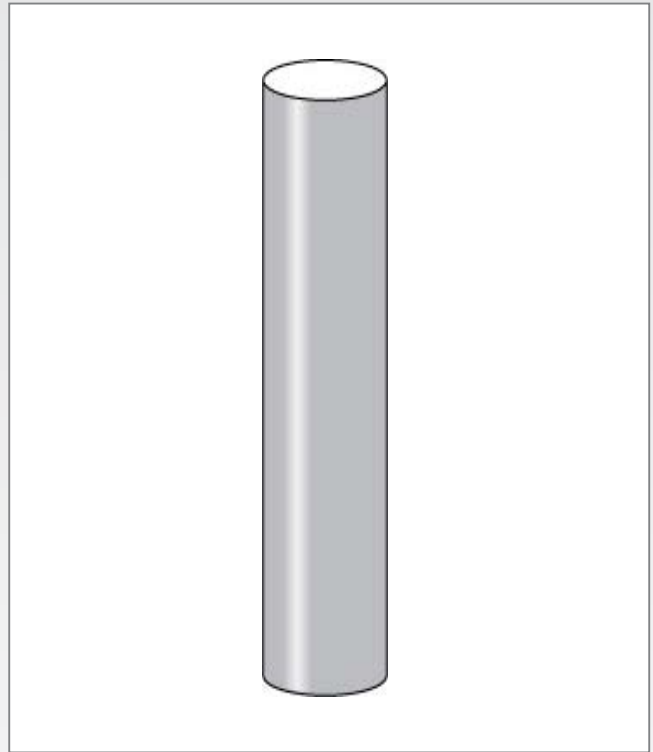

SPDB - 4" ROUND ALUMINUM POLE DIRECT BURIAL

The SPDB pole is available from 8 feet up to 16 feet in height. The SPDB pole can be used with a single or multiple globe assemblies with the option of a post line ballast available up to 150 watt HPS or 100 watt MH ballast. The following fixtures can also be used with the SPR pole : Gamma, Torchlite, Small Colonial, Medium Colonial, and the Coachman. Ideal for use in small courtyards, condominiums and apartment buildings.

POLE Extruded aluminum, with a 4" diameter and a 1/8" thickness. Pole has a powder coat paint finish.

OPTIONS Hand hole with cover, 3" tenon.

FINISH Standard colours are black and bronze. For custom colours please consult factory.

Catalog Code

SPDB

8, 10, 12, 14, 16 (FEET)

HEIGHT IN FEET

BRZ - BRONZE
BLK - BLACK
CC - CUSTOM FINISH

FINISH

H/H - HAND HOLE & COVER*
3 - 3" TENON

OPTIONS

*PLEASE STATE LENGTH FROM THE TO OF THE POLE TO WHERE YOU WANT THE HAND HOLE

EXTRUDED ALUMINUM
TUBE WITH WALL
THICKNESS OF .125

4" DIAMETER

8' - 16'

0511