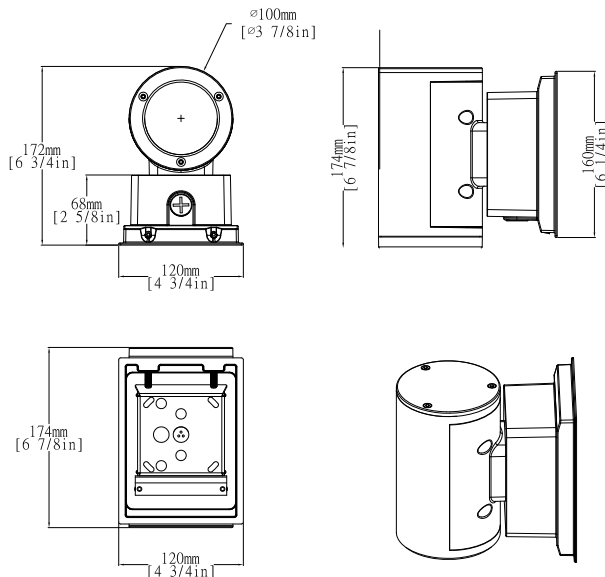

DIMENSIONS

ORDERING GUIDE

WRDS	-	LED24	-		-		-	

VOLTAGE

COLOUR TEMP

FINISH

B - 120 - 277V*

5K - 5000K*

BLK - BLACK*

* Standard configuration