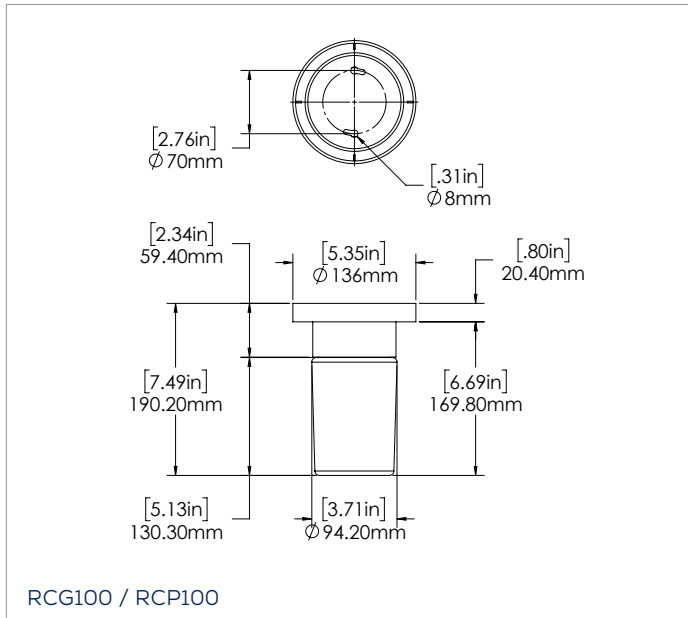

ROUND GLOBES

GL100BO
WHITE GLASS

GL100GBO
WHITE
POLYCARBONATE

GLB100CP
CLEAR
POLYCARBONATE

DIMENSIONS

ORDER INFO

STOCK CODE / DESCRIPTION	STOCK CODE / DESCRIPTION
008543 RC-1 - GREY MOUNTING FITTER	010209 RCBP100 WHITE FIXTURE - POLY BALL
023597 RC-1 - WHITE MOUNTING FITTER	008558 RCG100 GREY FIXTURE - GLASS CYLINDER
008544 RC-1 - BLACK MOUNTING FITTER	008559 RCG100 BLACK FIXTURE - GLASS CYLINDER
008545 RC-1 - BRONZE MOUNTING FITTER	008560 RCG100 BRONZE FIXTURE - GLASS CYLINDER
019293 RCB100 WHITE FIXTURE - GLASS BALL	094533 RCG100 WHITE FIXTURE - GLASS CYLINDER
008553 RCB100 BLACK FIXTURE - GLASS BALL	008561 RCP100 GREY FIXTURE - POLY CYLINDER
008554 RCB100 BRONZE FIXTURE - GLASS BALL	011325 RCP100 WHITE FIXTURE - POLY CYLINDER
008556 RCB100 BLACK FIXTURE - POLY BALL	008562 RCP100 BLACK FIXTURE - POLY CYLINDER
008557 RCB100 BRONZE FIXTURE - POLY BALL	008563 RCP100 BRONZE FIXTURE - POLY CYLINDER
008555 RCBP100 GREY FIXTURE - POLY BALL	