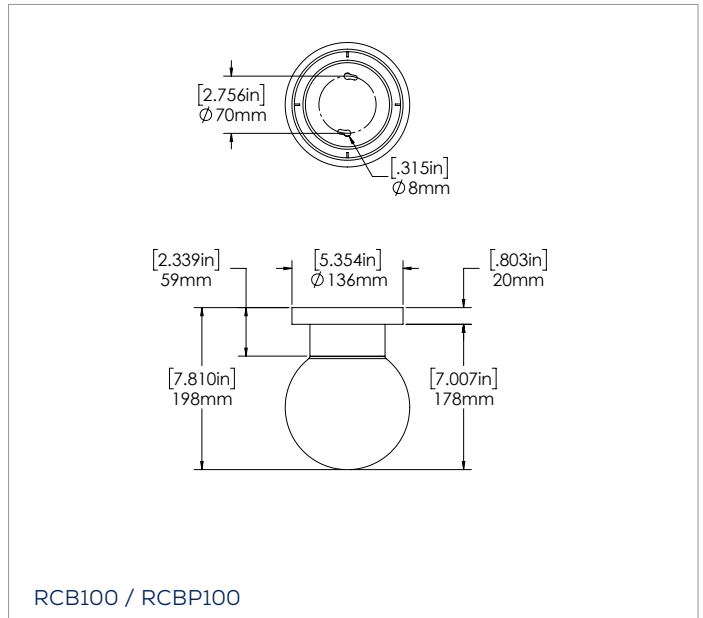

ROUND GLOBES

GL100BO
WHITE GLASS

GL100GBO
WHITE
POLYCARBONATE

GLB100CP
CLEAR
POLYCARBONATE

DIMENSIONS

ORDER INFO

STOCK CODE / DESCRIPTION	STOCK CODE / DESCRIPTION
008543 RC-1 - GREY MOUNTING FITTER	010209 RCBP100 WHITE FIXTURE - POLY BALL
023597 RC-1 - WHITE MOUNTING FITTER	008558 RCG100 GREY FIXTURE - GLASS CYLINDER
008544 RC-1 - BLACK MOUNTING FITTER	008559 RCG100 BLACK FIXTURE - GLASS CYLINDER
008545 RC-1 - BRONZE MOUNTING FITTER	008560 RCG100 BRONZE FIXTURE - GLASS CYLINDER
019293 RCB100 WHITE FIXTURE - GLASS BALL	094533 RCG100 WHITE FIXTURE - GLASS CYLINDER
008553 RCB100 BLACK FIXTURE - GLASS BALL	008561 RCP100 GREY FIXTURE - POLY CYLINDER
008554 RCB100 BRONZE FIXTURE - GLASS BALL	011325 RCP100 WHITE FIXTURE - POLY CYLINDER
008556 RCB100 BLACK FIXTURE - POLY BALL	008562 RCP100 BLACK FIXTURE - POLY CYLINDER
008557 RCB100 BRONZE FIXTURE - POLY BALL	008563 RCP100 BRONZE FIXTURE - POLY CYLINDER
008555 RCBP100 GREY FIXTURE - POLY BALL	