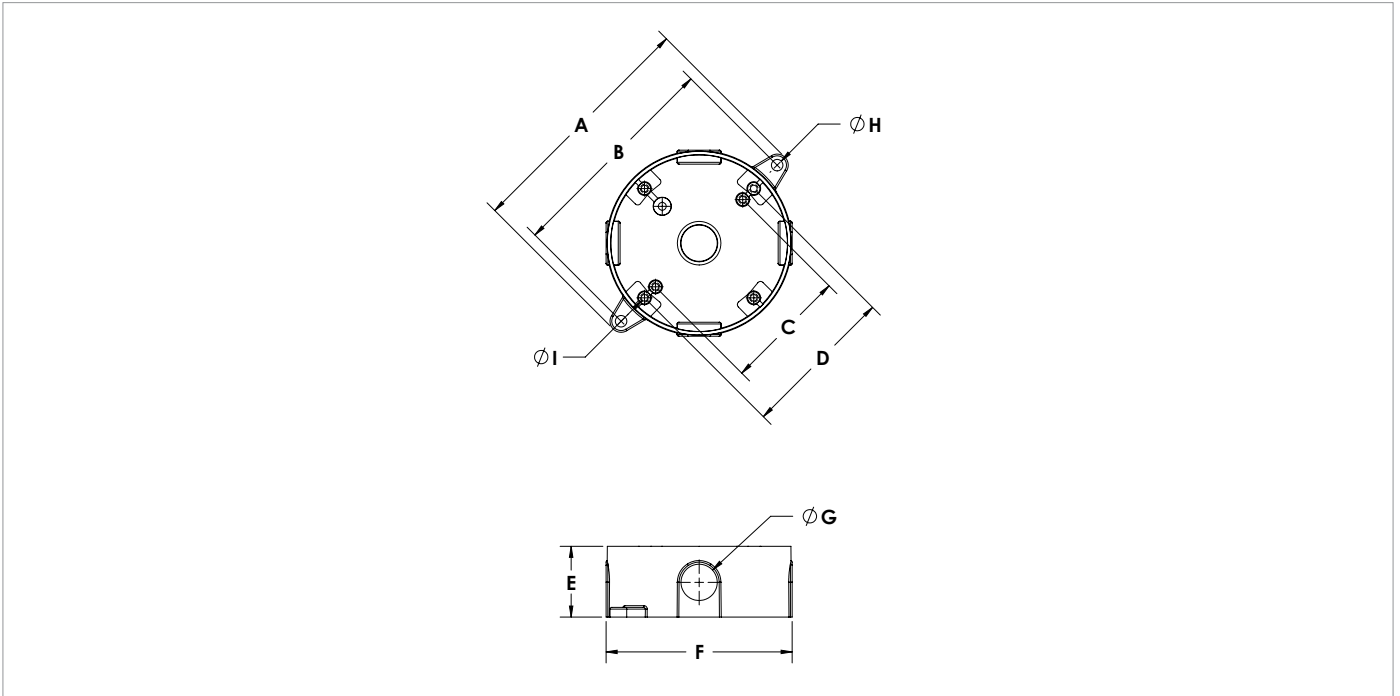

DVXJ – ALUMINUM BOX

 ROUND BOX

INCLUDES:

-  x 4 threaded plugs (installed)
-  x 1 neoprene gasket
-  x 1 ground screw
-  x 2 brass cover screws
-  x 1 stamped aluminum cover

CONSTRUCTION

- 4" standard cast aluminum box with 5 X 1/2" or 3/4" threaded entries.
- Each unit has two opposing mounting feet, 4 internal posts for mounting covers and 2 additional posts for universal cross bars.
- All posts 10-24 tapped.

CERTIFICATION:

DIMENSIONS

PRODUCT	A (IN.)	B (IN.)	C (IN.)	D (IN.)	E (IN.)	F (IN.)	G CONDUIT ENTRY	H (IN.)	I SCREW HOLES
1/2 DVXJ	5.5	5	2.795	3.5	1.604	4.213	1/2 NPT	0.26	10-24
3/4 DVXJ	5.5	5	2.795	3.5	1.604	4.213	3/4 NPT	0.26	10-24

ORDER INFO

STOCK CODE / DESCRIPTION
095770 1/2DVXJ/C - SANDBLASTED ALUM. WITH COVER
095800 1/2DVXJ/C - BLACK WITH COVER
095801 1/2DVXJ/C - BRONZE WITH COVER
095802 1/2DVXJ/C - WHITE WITH COVER
095772 3/4DVXJ/C - SANDBLASTED ALUM. WITH COVER