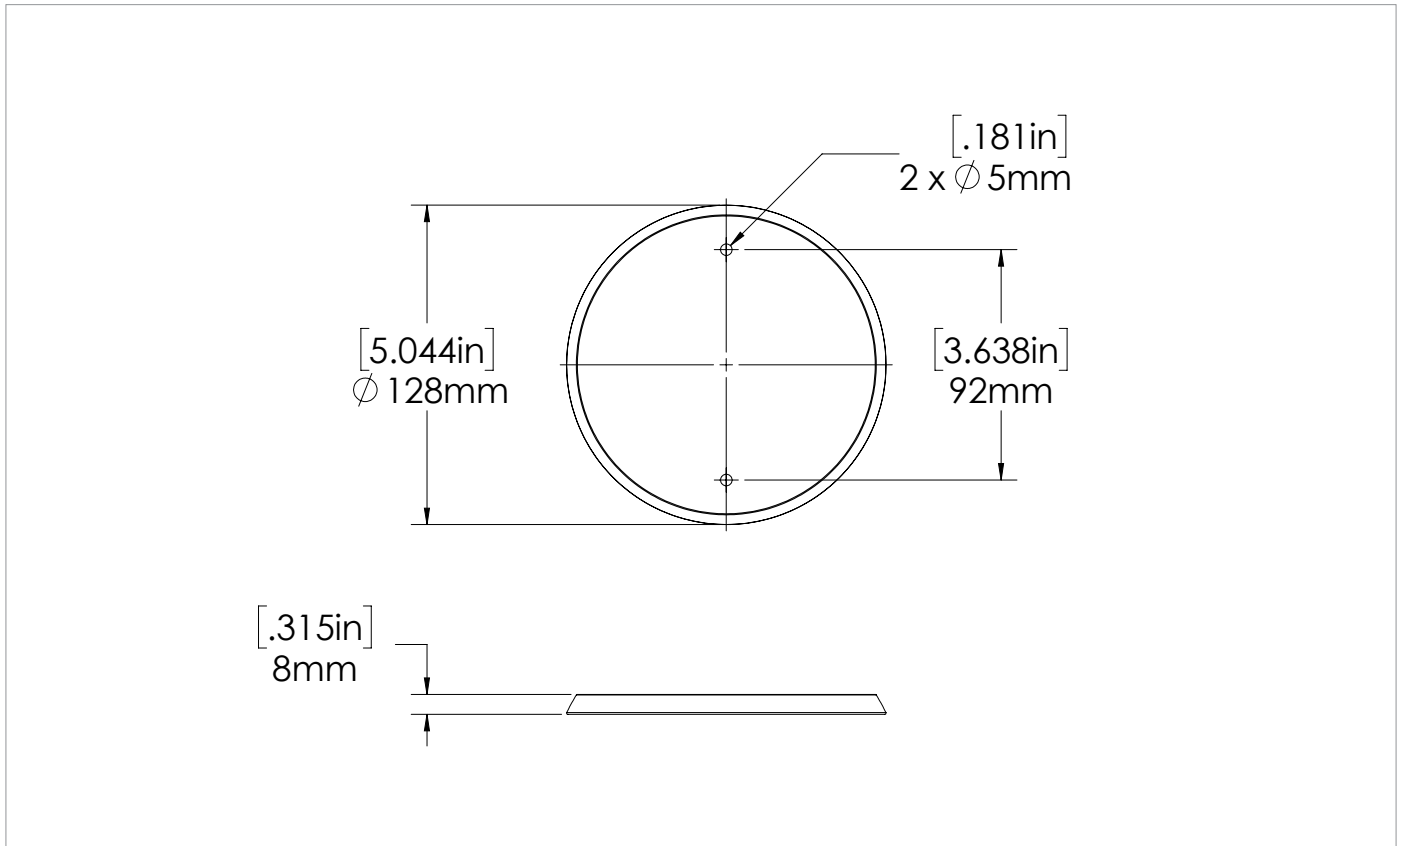

## CERTIFICATION:

DIMENSIONS

ORDER INFO

STOCK CODE / DESCRIPTION

044698 - DEC - WHITE DECORATIVE PLATE - 2 X 5MM SCREW HOLES