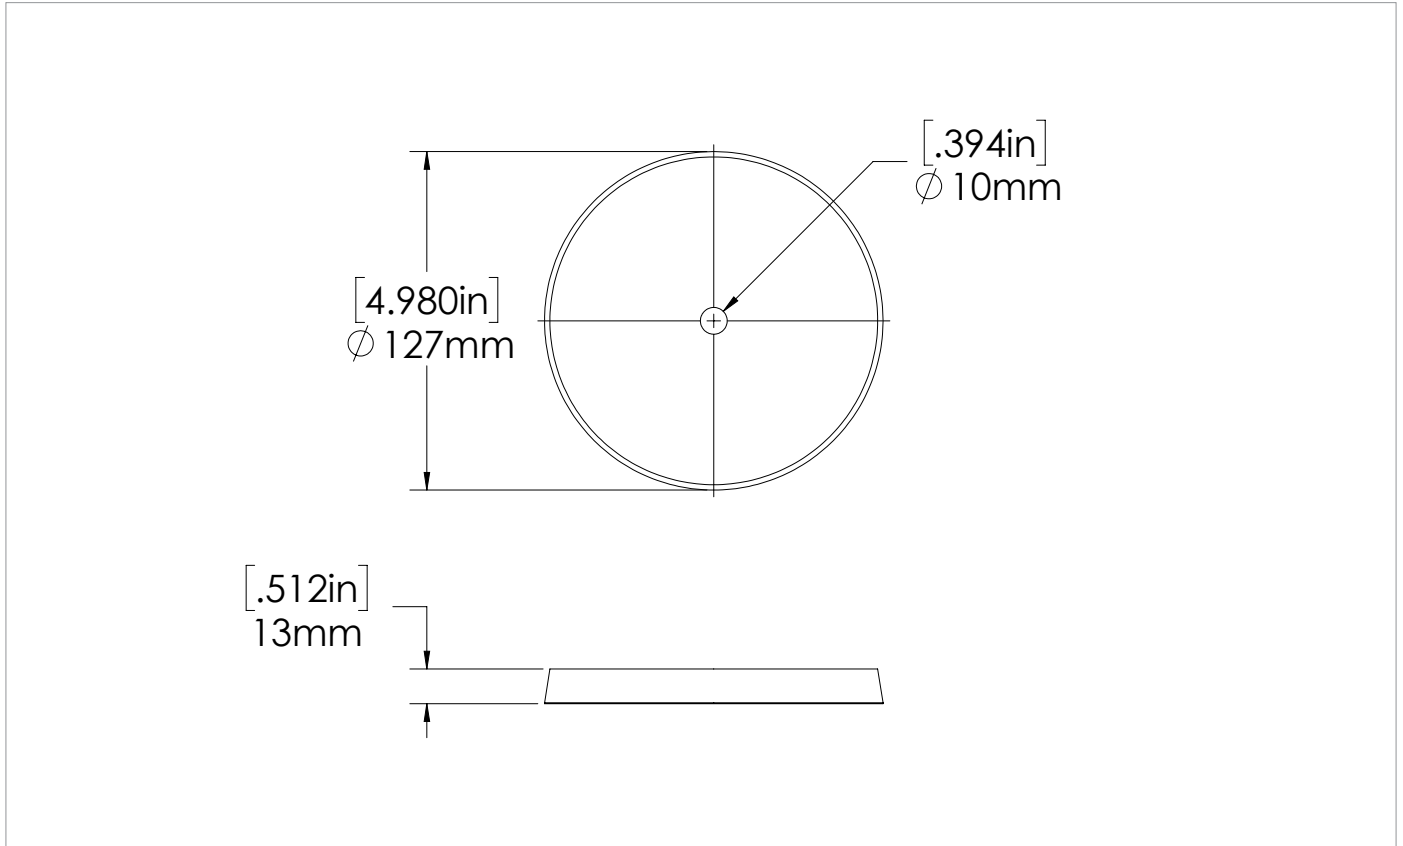

DECORATIVE COVER – 1 HOLE

⊙ ROUND COVER

CONSTRUCTION

- 5" blank aluminum cover with one hole.
- White paint finish.

FEATURES

- Package includes cover, one threaded rod, one cap nut and one cross bar.

APPLICATION:

Ideal for industrial or commercial use

Ideal for residential use

CERTIFICATION:

DIMENSIONS

ORDER INFO

STOCK CODE / DESCRIPTION

029442 - DEC - WHITE DECORATIVE PLATE - 1 X 10MM SCREW HOLE