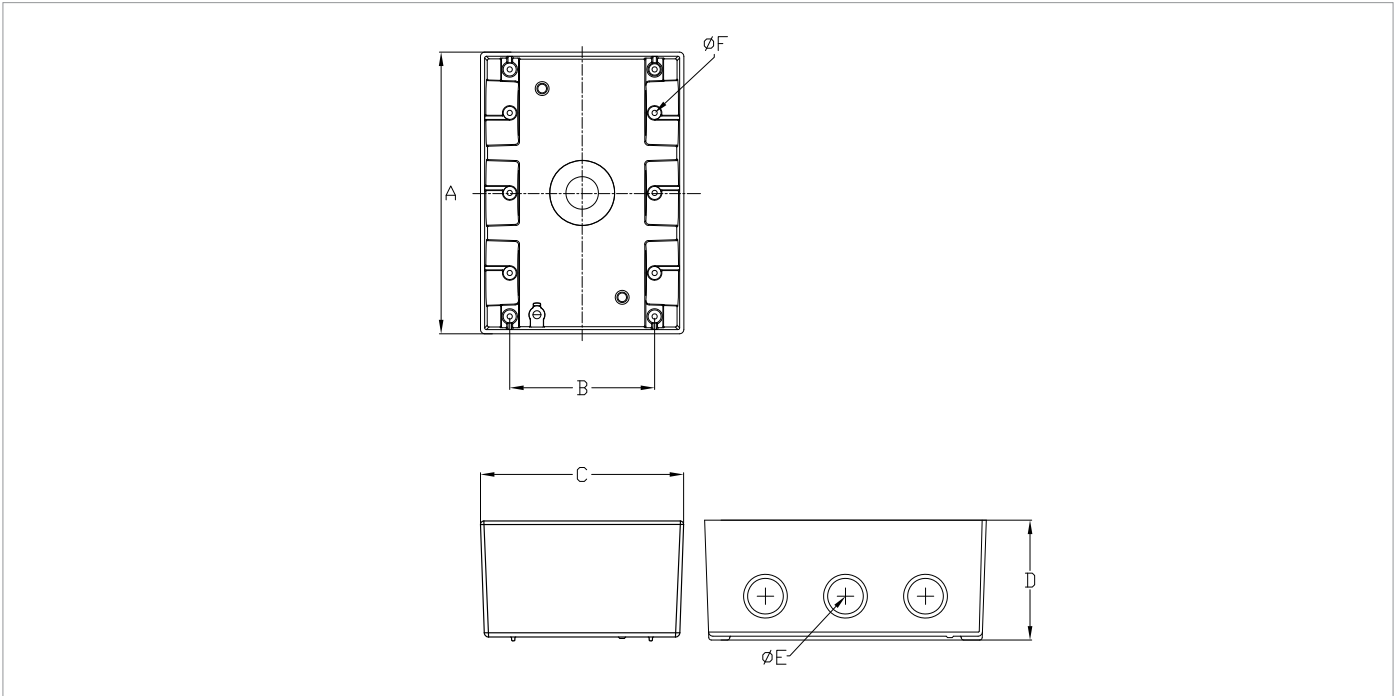

DDB273 / DDB373

RECTANGULAR BOX

INCLUDES:

-  x 2 threaded plugs
-  x 2 galvanic steel mounting tabs
-  x 1 ground screw
-  x 2 screws

CONSTRUCTION

- 3 Gang die cast aluminum box with seven 1/2" or 3/4" threaded entries.
- Durable silver grey powder coat paint finish.

FEATURES

- Package includes box, 2 plugs, 2 galvanic steel mounting tabs, 2 screws and a ground screw.

APPLICATION:

-  Ideal for industrial or commercial use
-  Weather resistant

CERTIFICATION:

DIMENSIONS

PRODUCT	A	B	C	D	E CONDUIT ENTRY	F SCREW HOLES
DDB273	4.60	3.28	6.37	2.71	7x1/2 NPT	10x6-32
DDB373	4.60	3.28	6.37	2.71	7x3/4 NPT	10x6-32

ORDER INFO

STOCK CODE / DESCRIPTION

008462 DDB273 - GREY BOX - 7 X 1/2" ENTRIES - 3 GANG

008463 DDB373 - GREY BOX - 7 X 3/4" ENTRIES - 3 GANG