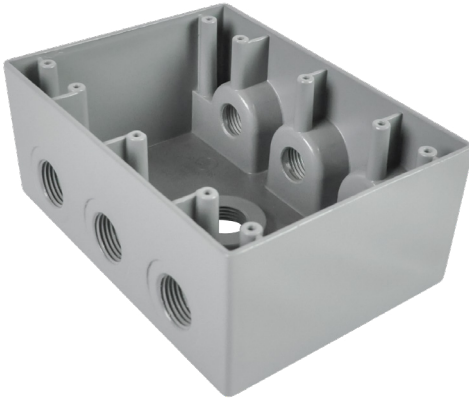

DDB273 / DDB373

RECTANGULAR BOX

INCLUDES:

-  x 2 threaded plugs
-  x 2 galvanic steel mounting tabs
-  x 1 ground screw
-  x 2 screws

CONSTRUCTION

- 3 Gang die cast aluminum box with seven 1/2" or 3/4" threaded entries.
- Durable silver grey powder coat paint finish.

FEATURES

- Package includes box, 2 plugs, 2 galvanic steel mounting tabs, 2 screws and a ground screw.

APPLICATION:

-  Ideal for industrial or commercial use
-  Weather resistant

CERTIFICATION:

DIMENSIONS

PRODUCT	A	B	C	D	E CONDUIT ENTRY	F SCREW HOLES
DDB273	4.60	3.28	6.37	2.71	7x1/2 NPT	10x6-32
DDB373	4.60	3.28	6.37	2.71	7x3/4 NPT	10x6-32

ORDER INFO

STOCK CODE / DESCRIPTION

008462 DDB273 - GREY BOX - 7 X 1/2" ENTRIES - 3 GANG

008463 DDB373 - GREY BOX - 7 X 3/4" ENTRIES - 3 GANG