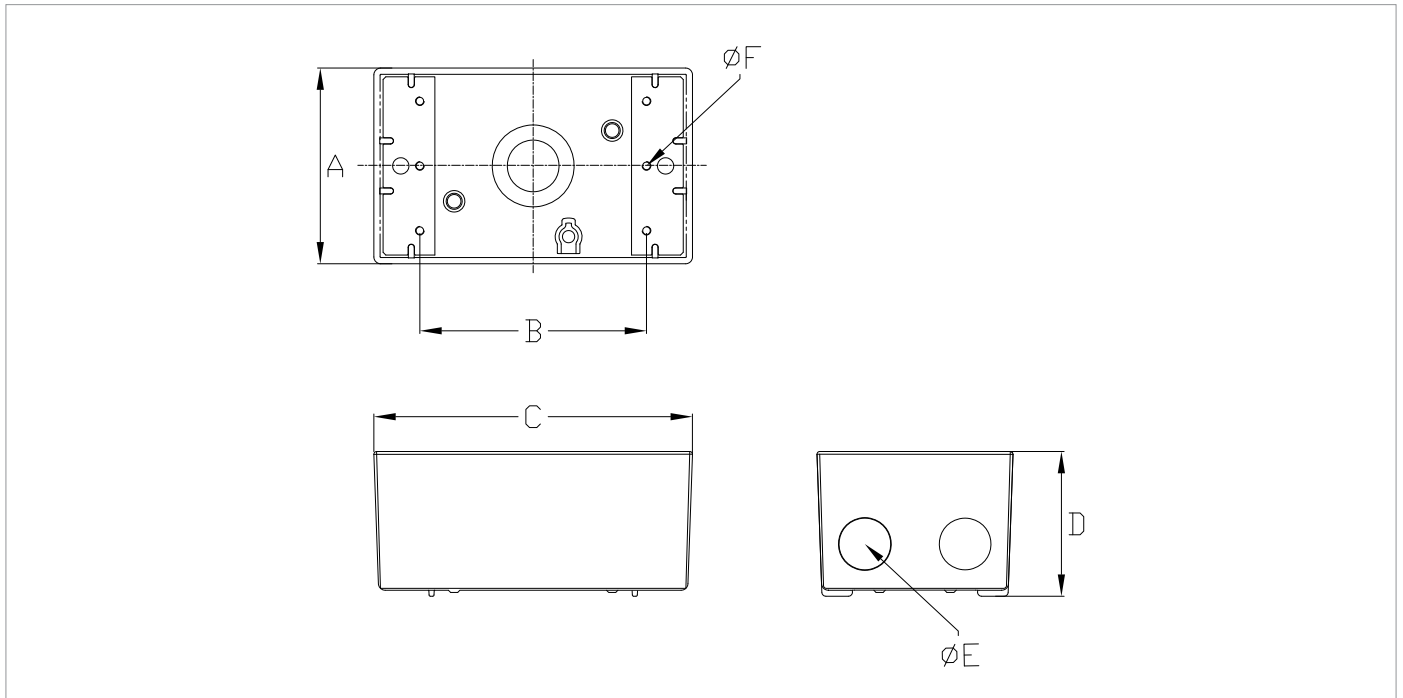

#### CONSTRUCTION

- 1 Gang die cast aluminum box with five 1/2" or 3/4" threaded entries.
- Durable silver grey powder coat paint finish.
- Stamped galvanized steel tabs for ease of mounting.

#### CERTIFICATION:

DIMENSIONS

PRODUCT	A	B	C	D	E CONDUIT ENTRY	F SCREW HOLES
D5615	2.83	3.28	4.60	2.09	5x1/2 NPT	6x6-32
D5635	2.83	3.28	4.60	2.09	5x3/4 NPT	6x6-32

ORDER INFO

STOCK CODE / DESCRIPTION
095780 D5615 - GREY BOX - 5 X 1/2" ENTRIES - 1 GANG
095783 D5635 - GREY BOX - 5 X 3/4" ENTRIES - 1 GANG