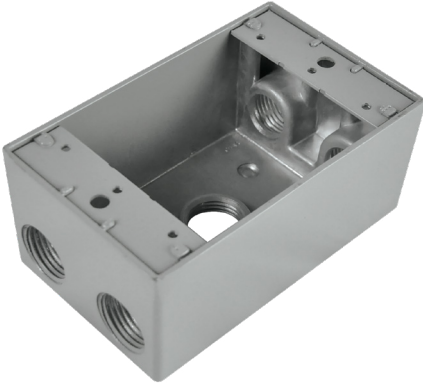

## D5615 / D5635

### RECTANGULAR BOX

#### INCLUDES:

-  x 2 threaded plugs
-  x 2 galvanized steel mounting tabs
-  x 1 ground screw
-  x 2 screws

#### CONSTRUCTION

- 1 Gang die cast aluminum box with five 1/2" or 3/4" threaded entries.
- Durable silver grey powder coat paint finish.
- Stamped galvanized steel tabs for ease of mounting.