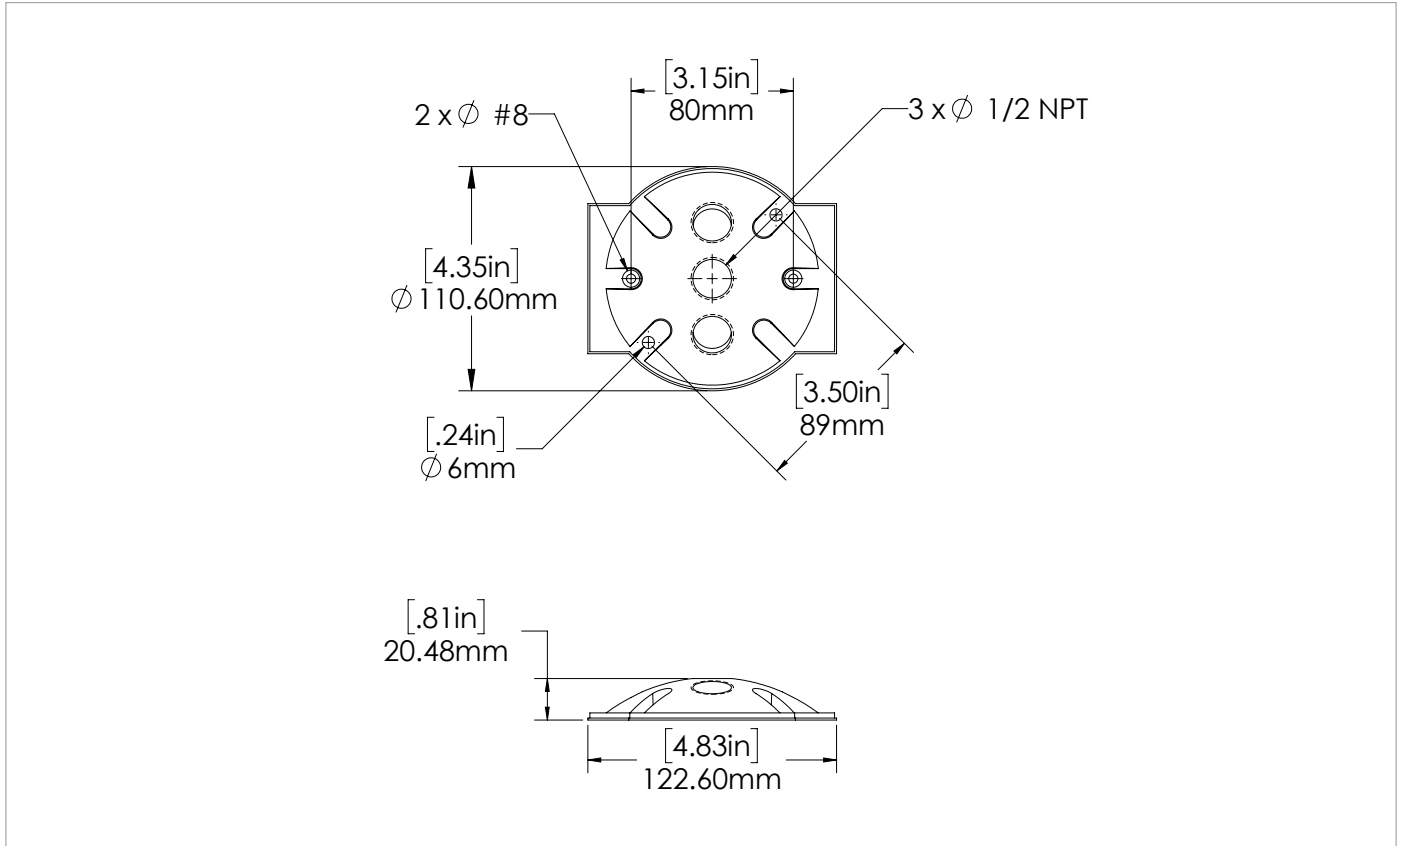

CR-3 – ALUMINUM COVER

ROUND COVER

INCLUDES:

-  x 1 close out plug
-  x 1 neoprene gasket
-  screws

CONSTRUCTION

- Die cast aluminum universal mounting plate with three 1/2" openings.
- Silver grey finish is standard.

FEATURES

- Package includes cover, one close out plug, a neoprene gasket and screws.

ALSO AVAILABLE IN:

APPLICATION:

CERTIFICATION:

DIMENSIONS

ORDER INFO

STOCK CODE / DESCRIPTION
008695 CR-3 - GREY COVER - 3 X 1/2" ENTRIES
008696 CR-3 - BLACK COVER - 3 X 1/2" ENTRIES
008697 CR-3 - BRONZE COVER - 3 X 1/2" ENTRIES
008698 CR-3 - WHITE COVER - 3 X 1/2" ENTRIES