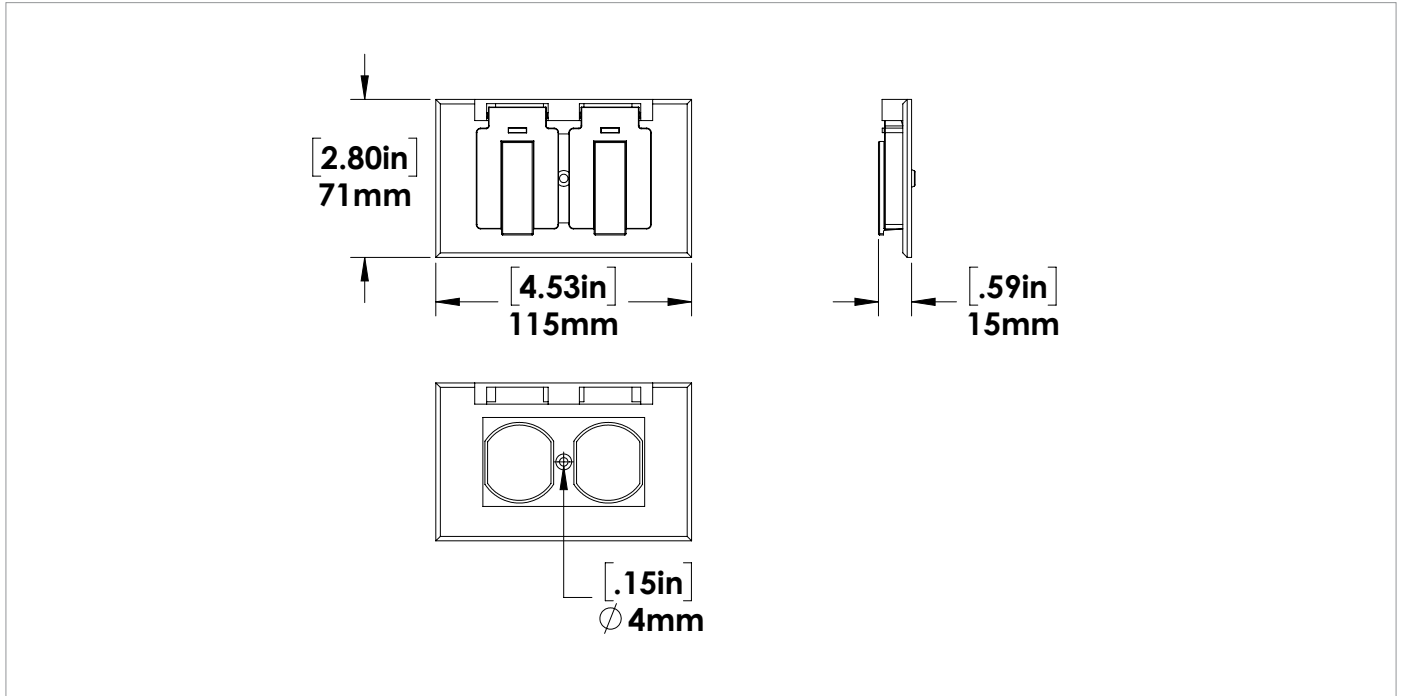

CO1 COVER

☐ RECTANGULAR COVERS

INCLUDES:

☐ x 1 gasket

🔩 screws

CONSTRUCTION

- Die cast aluminum 1 gang outlet cover plate.
- Durable silver grey powder coat paint finish.

FEATURES

- Cover has spring loaded lids and comes with weather seal gasket and screw.

CERTIFICATION:

DIMENSIONS

ORDER INFO

STOCK CODE / DESCRIPTION

008664 CO1 - GREY COVER & LIDS - 2 OUTLET - 1 GANG