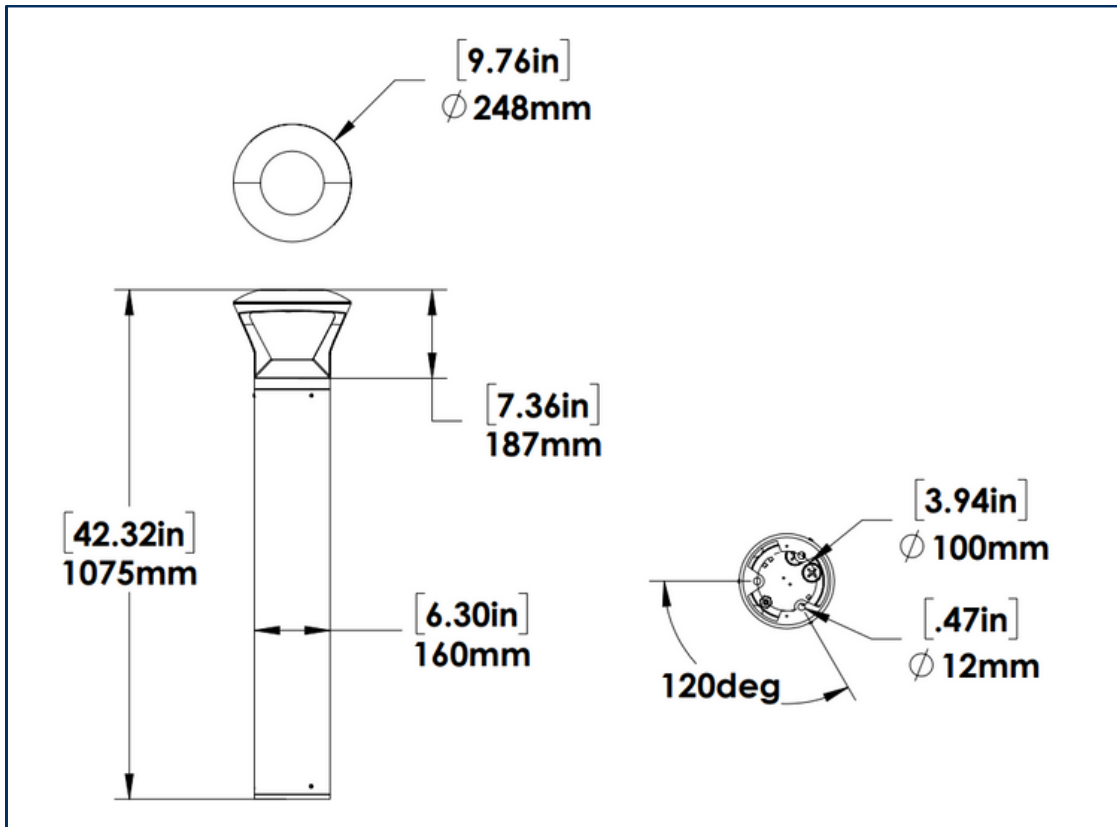

CONSTRUCTION	
Housing	Extruded aluminum shaft, Die cast base
Lens	Polycarbonate
Paint	Corrosion resistant polyester powder coating. Salt Spray tested for 1000 hours
Height	42.3"
Shaft Diameter	6.3"
Bolt Circle Diameter	3.94"
Weight	15.1 lbs

Default Setting: 24W, 4000K, Photocell ON

STOCK CODE	
081984	SKYBOL6-LED24A14-H-VK-T5-BRZ-DIM-PC
083698	SKYBOL6-LED24A14-H-VK-T5-BLK-DIM-PC

INCLUDED IN THE BOX	
	TEMPLATE
	ANCHOR BOLT SET (x3)

DIMENSIONS

PHOTOMETRIC PLOTS