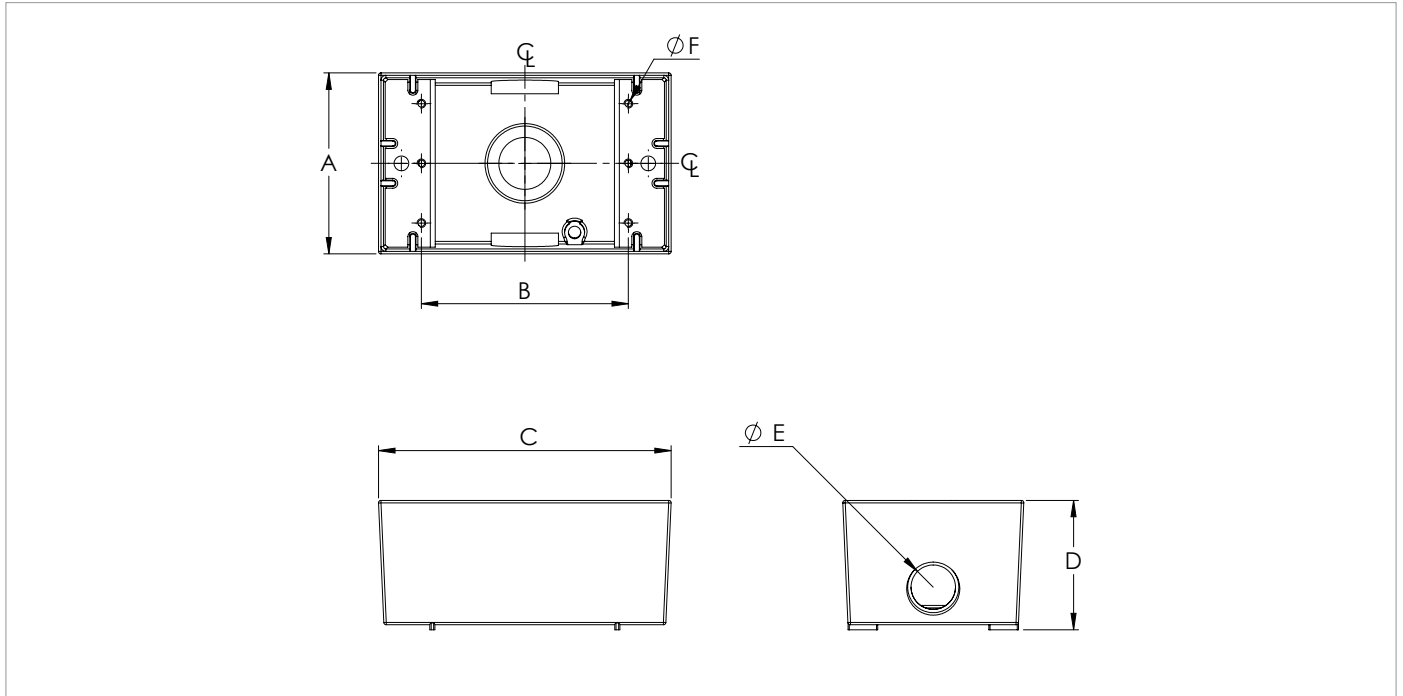

DDB23P/DDB33P

RECTANGULAR BOX

INCLUDES:

-  x 2 threaded plugs
-  x 2 galvanized steel mounting tabs
-  x 1 ground screw
-  x 2 screws

CONSTRUCTION

- 1 Gang die cast aluminum deep box with three 1/2" or 3/4" threaded entries.
- Durable silver grey powder coat paint finish.
- Stamped galvanized steel tabs for ease of mounting.

FEATURES

- Package includes box, 2 plugs, 2 galvanized steel mounting tabs, 2 screws and a ground screw.

APPLICATION:

-  Ideal for industrial or commercial use
-  Weather resistant

CERTIFICATION:

DIMENSIONS

PRODUCT	A	B	C	D	E CONDUIT ENTRY	F SCREW HOLES
DDB23P	2.83	3.28	4.60	2.71	3x1/2 NPT	6x6-32
DDB33P	2.83	3.28	4.60	2.71	3x3/4 NPT	6x6-32

ORDER INFO

STOCK CODE / DESCRIPTION
095784 DDB23P - GREY BOX - 3 X 1/2" ENTRIES - 1 GANG
095785 DDB33P - GREY BOX - 3 X 3/4" ENTRIES - 1 GANG