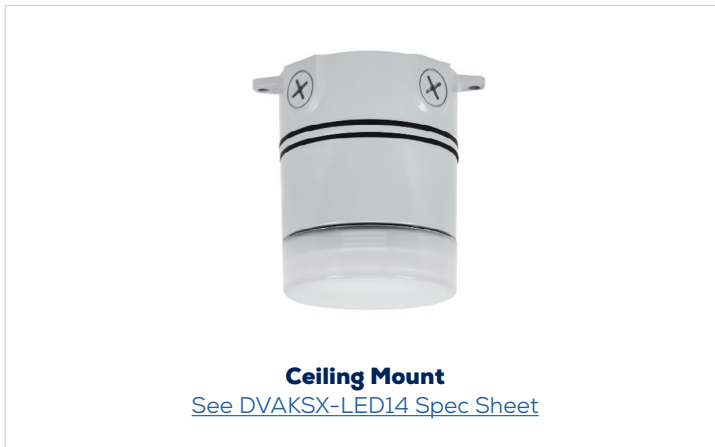

**LEGEND**

B- 120-277V  
3K - 3000K, 4K-4000K  
DGY - Dove Gray  
DIM - 0-10V Dimming  
FR - Frosted Lens  
PM - Pendant Mount

**DIMENSIONS**

**MOUNTING OPTIONS**

This fixture series is also available in **ceiling mount** or **wall mount**.