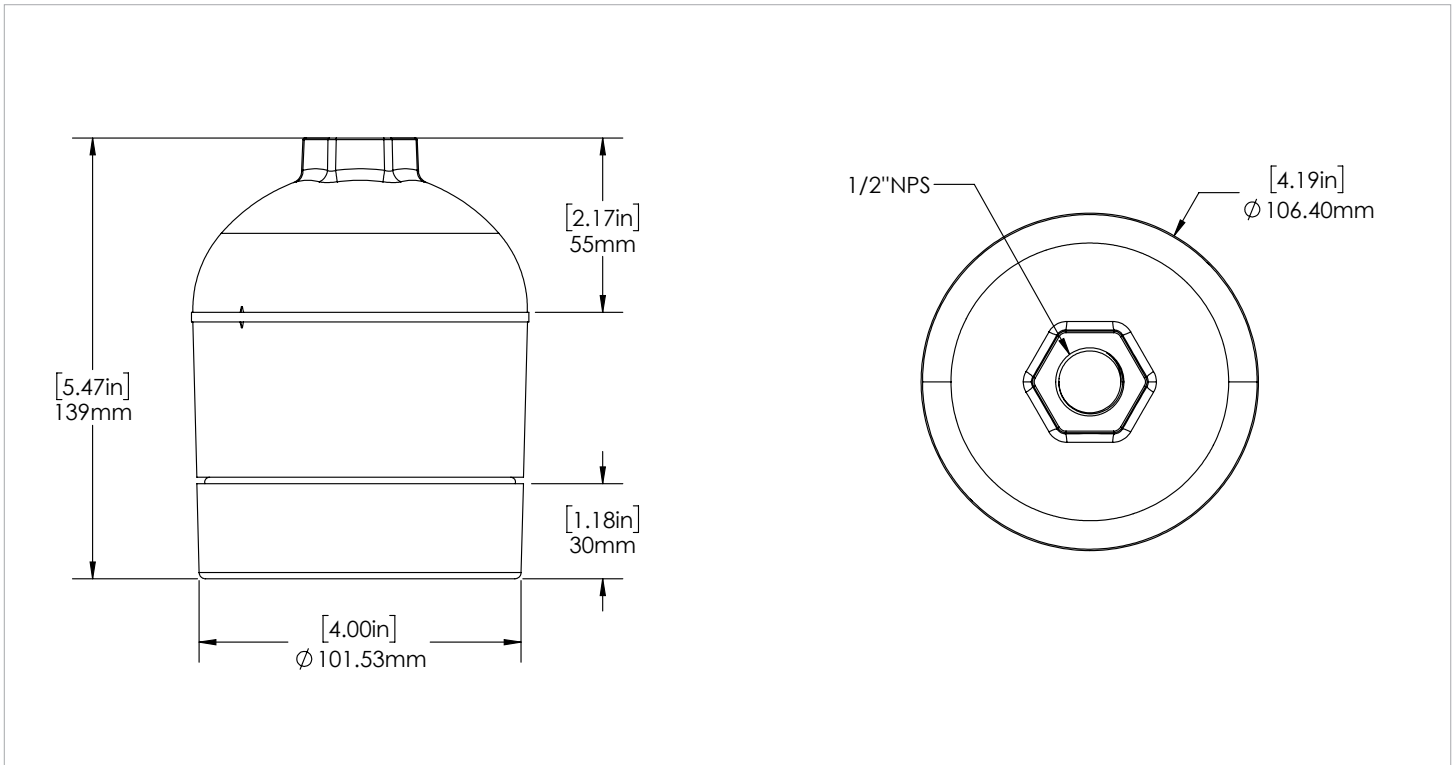

SPECIFICATIONS

Model Number	Voltage (V)	Power (W)	Light Output (lm)	Efficacy (lm/W)	THD (%)	PF	CCT (K)	B-U-G
DVCSX-LED14-B-3K-DGY-DIM-FR-PM	120-277	13.51	1590	117.7	11.3	0.95	3000	84
DVCSX-LED14-B-4K-DGY-DIM-FR-PM	120-277	13.58	1617	119.1	10.2	0.96	4000	84

LEGEND

B- 120-277V
3K - 3000K, 4K-4000K
DGY - Dove Gray
DIM - 0-10V Dimming
FR - Frosted Lens
PM - Pendant Mount

DIMENSIONS