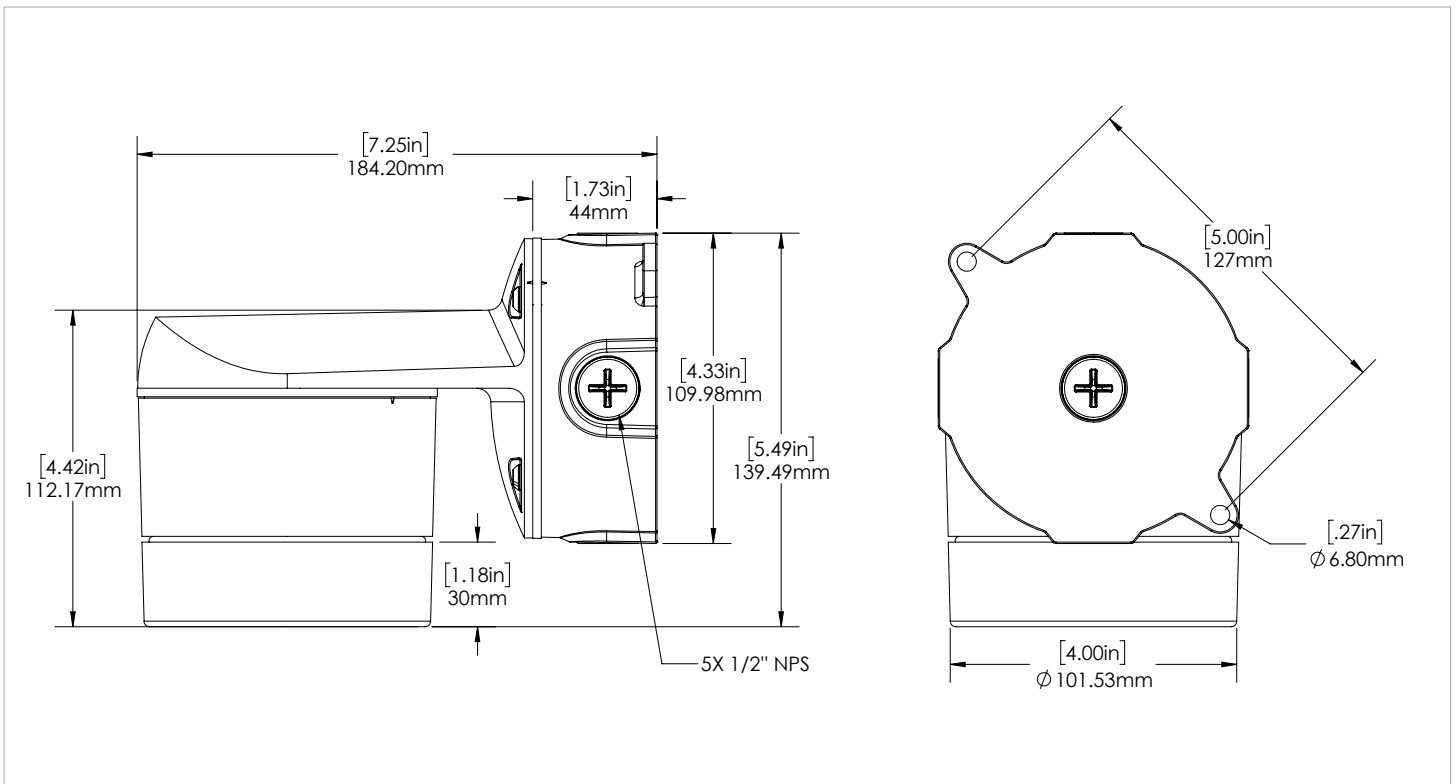

SPECIFICATIONS

Model Number	Voltage (V)	Power (W)	Light Output (lm)	Efficacy (lm/W)	THD (%)	PF	CCT (K)	B-U-G
DVBKSX-LED14-B-3K-DGY-DIM-FR-WM	120-277	13.51	1590	117.7	11.3	0.95	3000	84
DVBKSX-LED14-B-4K-DGY-DIM-FR-WM	120-277	13.58	1617	119.1	10.2	0.96	4000	84

LEGEND

B- 120-277V
3K - 3000K, 4K-4000K
DGY - Dove Gray
DIM - 0-10V Dimming
FR - Frosted Lens
WM - WallMount

DIMENSIONS