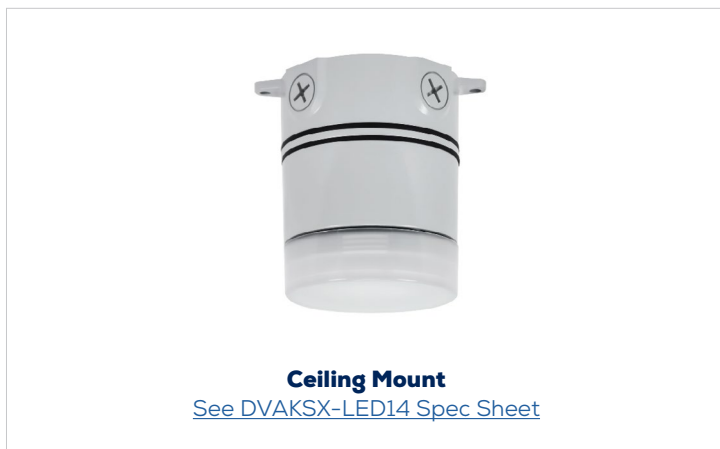

**LEGEND**

B- 120-277V  
3K - 3000K, 4K-4000K  
DGY - Dove Gray  
DIM - 0-10V Dimming  
FR - Frosted Lens  
WM - WallMount

**DIMENSIONS**

**MOUNTING OPTIONS**

This fixture series is also available in **ceiling mount** or **pendant mount**.