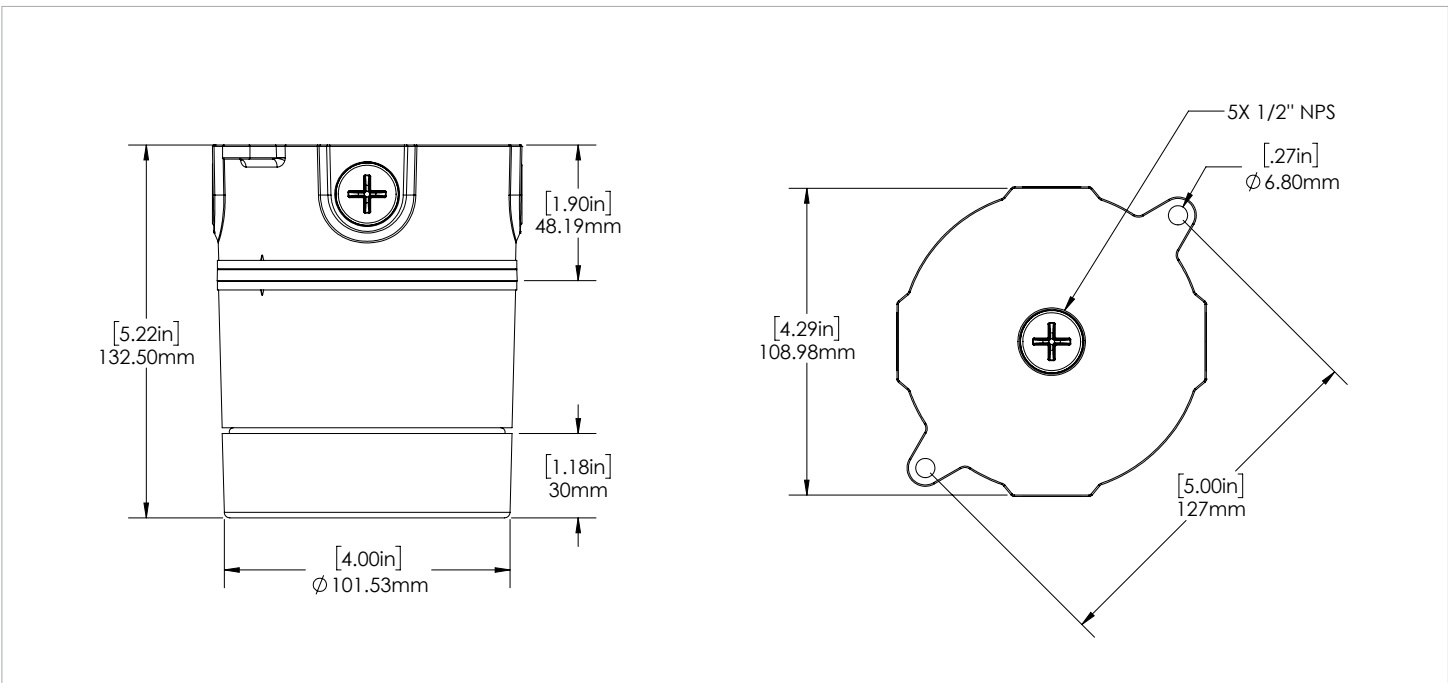

SPECIFICATIONS

Model Number	Voltage (V)	Power (W)	Light Output (lm)	Efficacy (lm/W)	THD (%)	PF	CCT (K)	B-U-G
DVAKSX-LED14-B-3K-DGY-DIM-FR-CM	120-277	13.51	1590	117.7	11.3	0.95	3000	84
DVAKSX-LED14-B-4K-DGY-DIM-FR-CM	120-277	13.58	1617	119.1	10.2	0.96	4000	84

LEGEND

B - 120-277V
3K - 3000K, 4K-4000K
DGY - Dove Gray
DIM - 0-10V Dimming
FR - Frosted Lens
WM - WallMount

DIMENSIONS