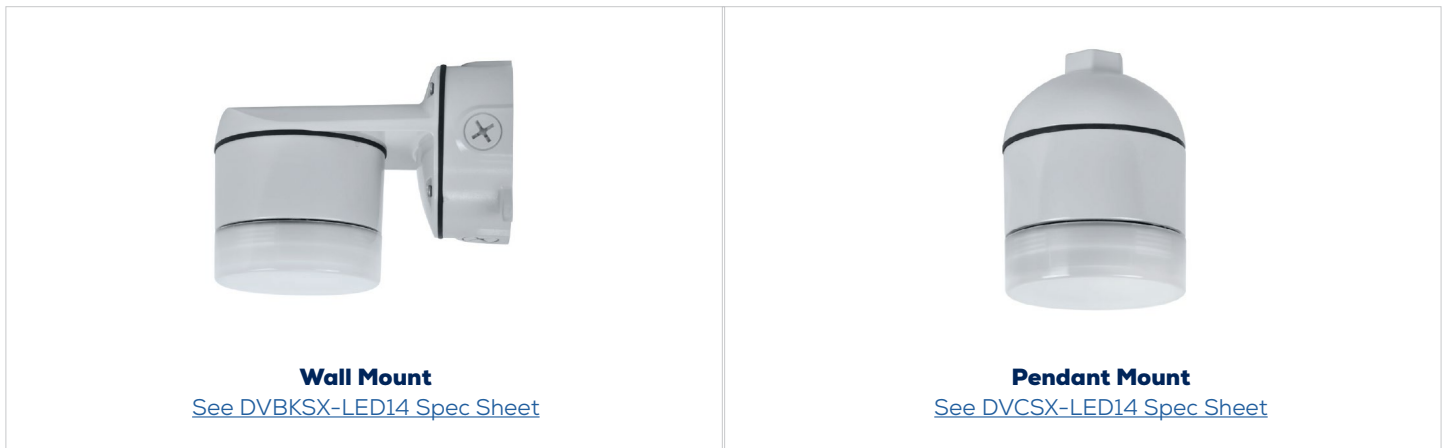

DVAKSX-LED14

Ceiling Mount LED Vapourproof

IDEAL APPLICATIONS

- Entrances
- Stairways
- Elevator Shafts
- Restaurants
- Tunnels
- Service Areas

DESCRIPTION:

The DVAKSX-LED14 is a versatile fixture that can be used in industrial and architectural applications. The fixture is available in custom colors and has a variety of globe and guard accessories.

FEATURES:

- Sleek, modern look with the same ruggedness as the original DVAKS fixture.
- 10 minute retrofit. Retrofits to existing 4" round/octagon boxes.
- Polycarbonate lens can be easily replaced with glass globe and guard to provide a different look.
- Precision die cast aluminum housing with powder coat paint finish for industrial and architectural applications.
- Grey polyester powder coat paint finish for protection against oxidization
- Five 1/2" NPS conduit entries.

LEGEND

B - 120-277V
 3K - 3000K, 4K-4000K
 DGY - Dove Gray
 DIM - 0-10V Dimming
 FR - Frosted Lens
 WM - WallMount

DIMENSIONS

MOUNTING OPTIONS

This fixture series is also available in **wall mount** or **pendant mount**.