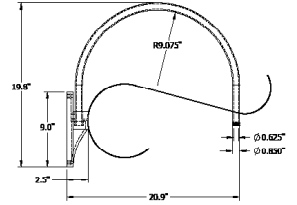

Arms

Available ARMS include:

- ARM1
- ARM2
- ARM3
- ARM4
- ARM5
- ARM6

Finish

Bronze, White, Black
Custom Colours optional

Options

- Globes
- Globe Guard
- Wire Cage (only applicable for LG4016)
- Swivel

| | |
|------------------------------|-------------------------|
| Equivalent to | 50W MH |
| Fixture Watts | 14W |
| Lumens | >1500 |
| Efficacy | >100 lm/w |
| LED Life | 100,000 hours |
| Certification | cCSAus |
| Colour Temperature | 5000K (standard) |
| Warranty | 5 Years |
| Operating temperature | -40°C to +40°C |

DIMENSIONS

LG4016

VCS212A

VCS214DM

VCS214A

ARMS & ACCESSORIES

ARM 1

ARM 2

ARM 3

ARM 4

ARM 5

ARM 6

**Swivel
(Optional)**

**Wire Guard for
LG4016 Shade
(Optional)**

**Swivel is optional with ARM1, ARM2, ARM5 and ARM6

GLOBES & GUARDS