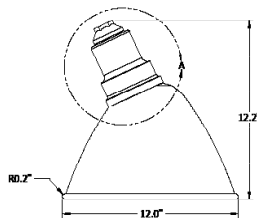

Arms

Available ARMS include:

- ARM1
- ARM2
- ARM3
- ARM4
- ARM5
- ARM6

Finish

Bronze, White, Black
Custom Colours optional

Options

- Globes
- Globe Guard
- Wire Cage (only applicable for LG4016)
- Swivel

| | |
|------------------------------|-------------------------|
| Equivalent to | 50W MH |
| Fixture Watts | 14W |
| Lumens | >1500 |
| Efficacy | >100 lm/w |
| LED Life | 100,000 hours |
| Certification | cCSAus |
| Colour Temperature | 5000K (standard) |
| Warranty | 5 Years |
| Operating temperature | -40°C to +40°C |

DIMENSIONS

LG4016

VCS212A

VCS214DM

VCS214A

ARMS & ACCESSORIES

ARM 1

ARM 2