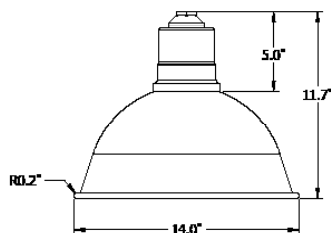

Arms

Available ARMS include:

- ARM1
- ARM2
- ARM3
- ARM4
- ARM5
- ARM6

Finish

Bronze, White, Black
Custom Colours optional

Options

- Globes
- Globe Guard
- Wire Cage (only applicable for LG4016)
- Swivel

| | |
|------------------------------|-------------------------|
| Equivalent to | 50W MH |
| Fixture Watts | 14W |
| Lumens | >1500 |
| Efficacy | >100 lm/w |
| LED Life | 100,000 hours |
| Certification | cCSAus |
| Colour Temperature | 5000K (standard) |
| Warranty | 5 Years |
| Operating temperature | -40°C to +40°C |

DIMENSIONS

LG4016

VCS212A

VCS214DM

VCS214A

ARMS & ACCESSORIES

ARM 1

ARM 2