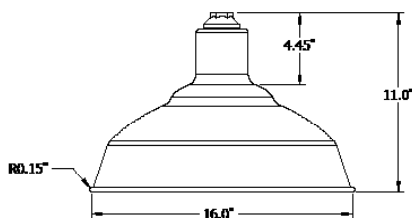

Arms

Available ARMS include:

- ARM1
- ARM2
- ARM3
- ARM4
- ARM5
- ARM6

Finish

Bronze, White, Black
Custom Colours optional

Options

- Globes
- Globe Guard
- Wire Cage (only applicable for LG4016)
- Swivel

| | |
|------------------------------|-------------------------|
| Equivalent to | 50W MH |
| Fixture Watts | 14W |
| Lumens | >1500 |
| Efficacy | >100 lm/w |
| LED Life | 100,000 hours |
| Certification | cCSAus |
| Colour Temperature | 5000K (standard) |
| Warranty | 5 Years |
| Operating temperature | -40°C to +40°C |

DIMENSIONS

LG4016

VCS212A

VCS214DM

VCS214A

ARMS & ACCESSORIES

ARM 1

ARM 2