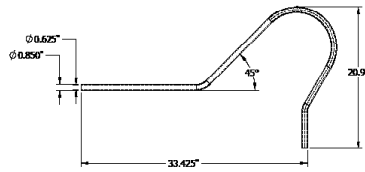

DIMENSIONS

LG4016

VCS212A

VCS214DM

VCS214A

ARMS & ACCESSORIES

ARM 1

ARM 2

ARM 3

ARM 4

ARM 5

ARM 6

**Swivel
(Optional)**

**Wire Guard for
LG4016 Shade
(Optional)**

**Swivel is optional with ARM1, ARM2, ARM5 and ARM6

GLOBES & GUARDS