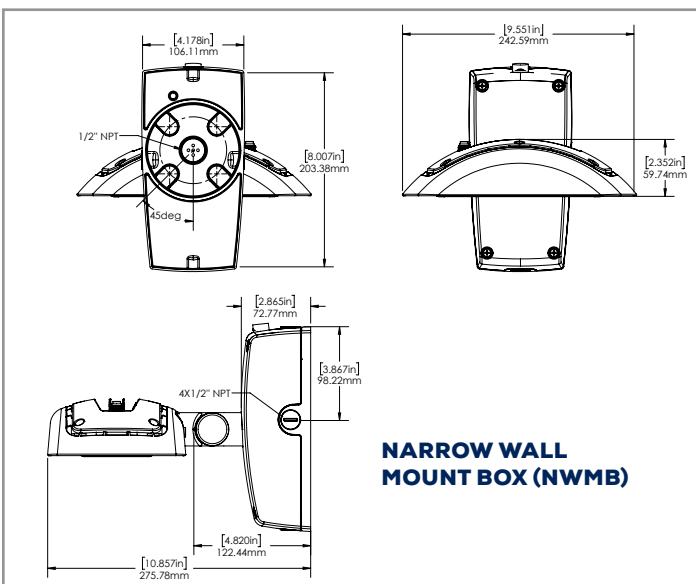

FEATURES:

- Fixture head may be aimed down or aimed out as needed.
- Three mounting options available - knuckle, yoke and wall mount.
- Wall light/flood light with wide beam optics.
- Wall mount version comes with back box that has 4 conduit entries on left and right sides, bottom and the back
- 347V unit comes with a thicker back box and is available in the wall mount version only.
- Architectural wall mount box (without conduit entries) available as an option sold separately.
- 0-10V dimming is standard.
- 0.15 meter power cord for knuckle and wall mount units and 0.5 meter power cord for yoke mount units.
- The ORA-LED Series can also be used as a sign light with different ARMS. Please view page 4 for dimensional drawings

AMPERAGE DRAW & SURGE PROTECTION

	CURRENT (A)					SURGE PROTECTION (kV)	
	120V	208V	240V	277V	347V	120-277V	347V
ORA3-LED50	0.44A	0.26A	0.22A	0.19A	0.16A	4kV	

WEIGHT (lbs)

ORA3-LED50	6.1
------------	-----

LUMEN MAINTENANCE

	50,000	75,000	100,000
ORA3-LED50	87.8%	82.2%	76.9%

DIMENSIONS:

SIGN LIGHT DIMENSIONS:

APPLICATION:

ORA3-LED50-B-4K-DIM
MOUNTED AT 15 FEET 45 DEGREE TILT

Total Lumens = 6459 Mounting Height = 15 Ft Maximum Calculated Value = 8.28 Fc