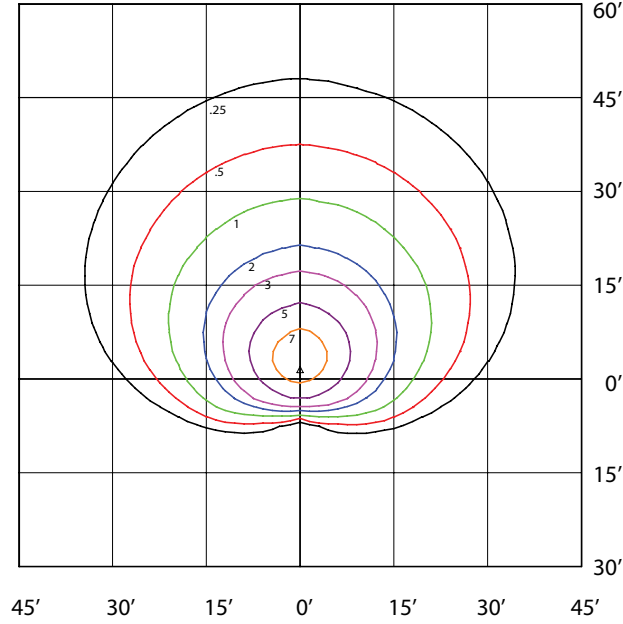

LUMEN MAINTENANCE

	50,000	75,000	100,000
ORA3-LED50	87.8%	82.2%	76.9%

DIMENSIONS:

SIGN LIGHT DIMENSIONS:

APPLICATION:

ORA3-LED50-B-4K-DIM
MOUNTED AT 15 FEET 45 DEGREE TILT

Total Lumens = 6459 Mounting Height = 15 Ft Maximum Calculated Value = 8.28 Fc