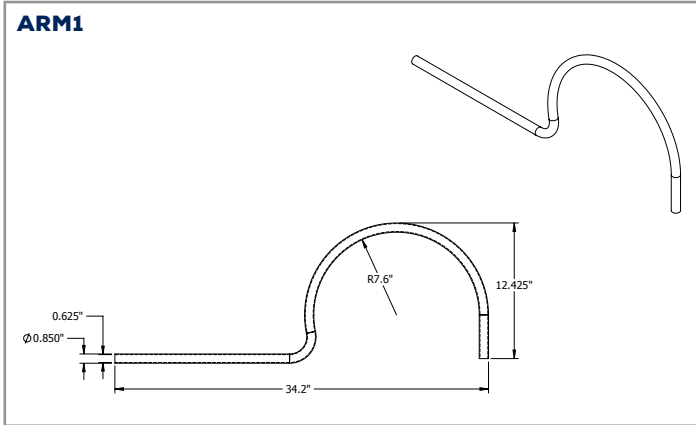

AMPERAGE DRAW & SURGE PROTECTION

	CURRENT (A)					SURGE PROTECTION (kV)	
	120V	208V	240V	277V	347V	120-277V	347V
ORA3-LED50	0.44A	0.26A	0.22A	0.19A	0.16A	4kV	

WEIGHT (lbs)

ORA3-LED50	6.1
------------	-----

LUMEN MAINTENANCE

	50,000	75,000	100,000
ORA3-LED50	87.8%	82.2%	76.9%

DIMENSIONS:

SIGN LIGHT DIMENSIONS:

APPLICATION:

ORA3-LED50-B-4K-DIM
MOUNTED AT 15 FEET 45 DEGREE TILT

Total Lumens = 6459 Mounting Height = 15 Ft Maximum Calculated Value = 8.28 Fc