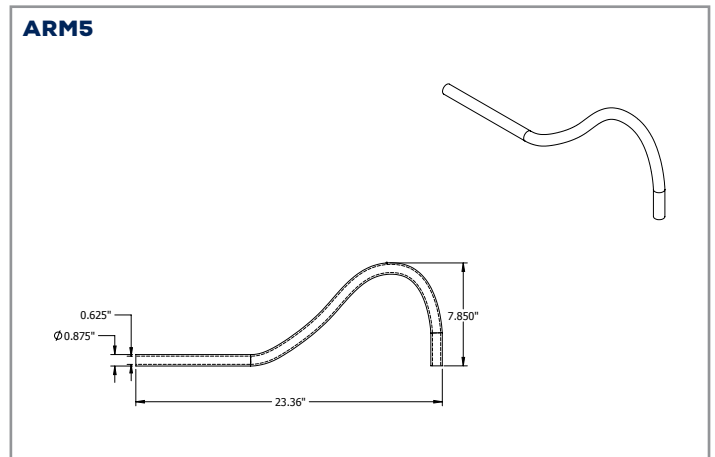

AMPERAGE DRAW & SURGE PROTECTION

	CURRENT (A)					SURGE PROTECTION (kV)	
	120V	208V	240V	277V	347V	120-277V	347V
ORA3-LED50	0.44A	0.26A	0.22A	0.19A	0.16A	4kV	

WEIGHT (lbs)

ORA3-LED50	6.1
------------	-----

LUMEN MAINTENANCE

	50,000	75,000	100,000
ORA3-LED50	87.8%	82.2%	76.9%

DIMENSIONS:

SIGN LIGHT DIMENSIONS:

APPLICATION:

ORA3-LED50-B-4K-DIM
MOUNTED AT 15 FEET 45 DEGREE TILT

Total Lumens = 6459 Mounting Height = 15 Ft Maximum Calculated Value = 8.28 Fc