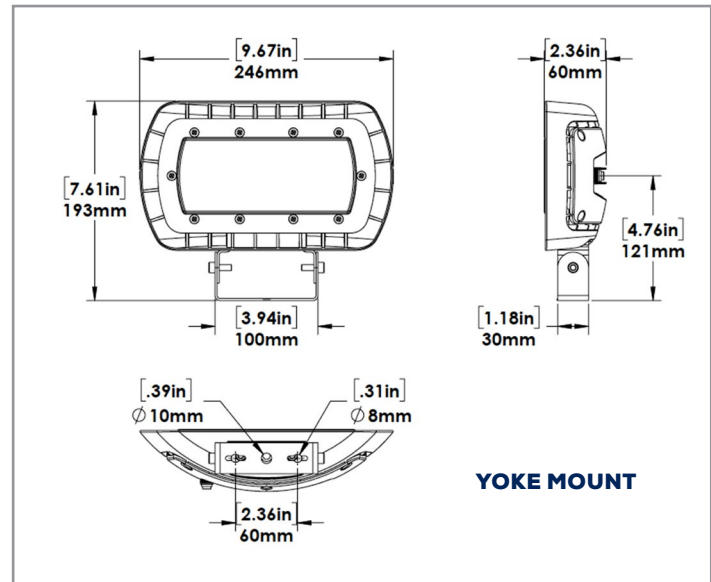

AMPERAGE DRAW & SURGE PROTECTION

	CURRENT (A)					SURGE PROTECTION (kV)	
	120V	208V	240V	277V	347V	120-277V	347V
ORA3-LED50	0.44A	0.26A	0.22A	0.19A	0.16A	4kV	

WEIGHT (lbs)

ORA3-LED50	6.1
------------	-----

LUMEN MAINTENANCE

	50,000	75,000	100,000
ORA3-LED50	87.8%	82.2%	76.9%

DIMENSIONS:

SIGN LIGHT DIMENSIONS:

APPLICATION:

ORA3-LED50-B-4K-DIM
MOUNTED AT 15 FEET 45 DEGREE TILT

Total Lumens = 6459 Mounting Height = 15 Ft Maximum Calculated Value = 8.28 Fc