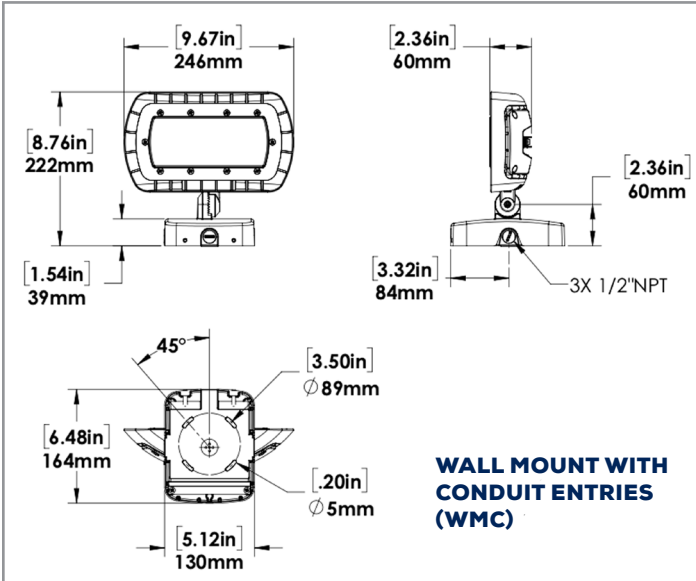

FEATURES:

- Fixture head may be aimed down or aimed out as needed.
- Three mounting options available - knuckle, yoke and wall mount.
- Wall light/flood light with wide beam optics.
- Wall mount version comes with back box that has 4 conduit entries on left and right sides, bottom and the back
- 347V unit comes with a thicker back box and is available in the wall mount version only.
- Architectural wall mount box (without conduit entries) available as an option sold separately.
- 0-10V dimming is standard.
- 0.15 meter power cord for knuckle and wall mount units and 0.5 meter power cord for yoke mount units.
- The ORA-LED Series can also be used as a sign light with different ARMS. Please view page 4 for dimensional drawings

AMPERAGE DRAW & SURGE PROTECTION

	CURRENT (A)					SURGE PROTECTION (kV)	
	120V	208V	240V	277V	347V	120-277V	347V
ORA3-LED50	0.44A	0.26A	0.22A	0.19A	0.16A	4kV	

WEIGHT (lbs)

ORA3-LED50	6.1
------------	-----

LUMEN MAINTENANCE

	50,000	75,000	100,000
ORA3-LED50	87.8%	82.2%	76.9%

DIMENSIONS:

SIGN LIGHT DIMENSIONS:

APPLICATION:

ORA3-LED50-B-4K-DIM
MOUNTED AT 15 FEET 45 DEGREE TILT

Total Lumens = 6459 Mounting Height = 15 Ft Maximum Calculated Value = 8.28 Fc