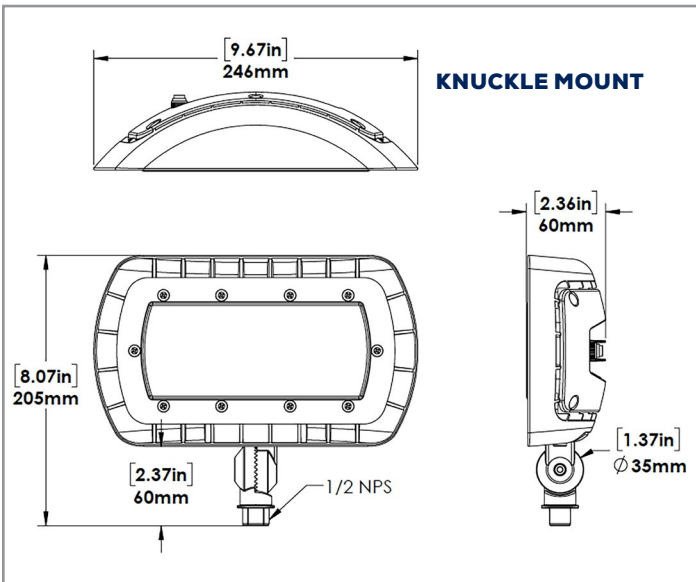

FEATURES:

- Fixture head may be aimed down or aimed out as needed.
- Three mounting options available - knuckle, yoke and wall mount.
- Wall light/flood light with wide beam optics.
- Wall mount version comes with back box that has 4 conduit entries on left and right sides, bottom and the back
- 347V unit comes with a thicker back box and is available in the wall mount version only.
- Architectural wall mount box (without conduit entries) available as an option sold separately.
- 0-10V dimming is standard.
- 0.15 meter power cord for knuckle and wall mount units and 0.5 meter power cord for yoke mount units.
- The ORA-LED Series can also be used as a sign light with different ARMS. Please view page 4 for dimensional drawings

AMPERAGE DRAW & SURGE PROTECTION

	CURRENT (A)					SURGE PROTECTION (kV)	
	120V	208V	240V	277V	347V	120-277V	347V
ORA3-LED50	0.44A	0.26A	0.22A	0.19A	0.16A	4kV	

WEIGHT (lbs)

ORA3-LED50	6.1
------------	-----

LUMEN MAINTENANCE

	50,000	75,000	100,000
ORA3-LED50	87.8%	82.2%	76.9%

DIMENSIONS:

SIGN LIGHT DIMENSIONS:

APPLICATION:

ORA3-LED50-B-4K-DIM
MOUNTED AT 15 FEET 45 DEGREE TILT

Total Lumens = 6459 Mounting Height = 15 Ft Maximum Calculated Value = 8.28 Fc