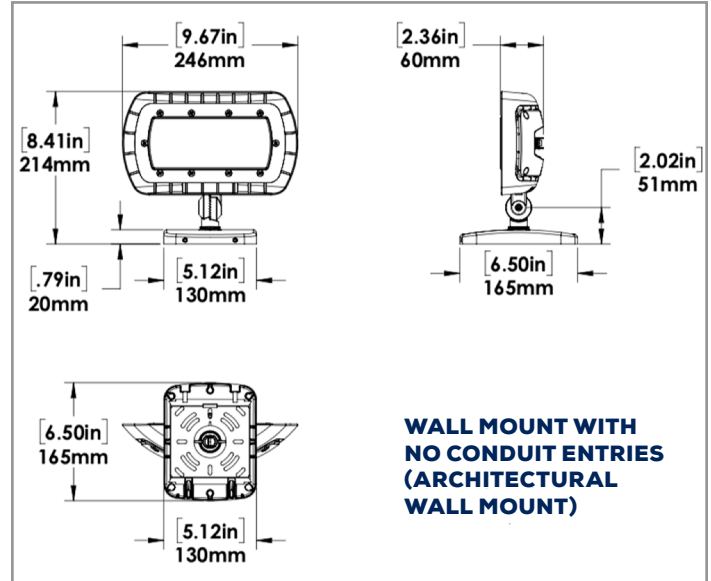

FEATURES:

- Fixture head may be aimed down or aimed out as needed.
- Three mounting options available - knuckle, yoke and wall mount.
- Wall light/flood light with wide beam optics.
- Wall mount version comes with back box that has 4 conduit entries on left and right sides, bottom and the back
- 347V unit comes with a thicker back box and is available in the wall mount version only.
- Architectural wall mount box (without conduit entries) available as an option sold separately.
- 0-10V dimming is standard.
- 0.15 meter power cord for knuckle and wall mount units and 0.5 meter power cord for yoke mount units.
- The ORA-LED Series can also be used as a sign light with different ARMS. Please view page 4 for dimensional drawings

AMPERAGE DRAW & SURGE PROTECTION

	CURRENT (A)					SURGE PROTECTION (kV)	
	120V	208V	240V	277V	347V	120-277V	347V
ORA3-LED50	0.44A	0.26A	0.22A	0.19A	0.16A	4kV	

WEIGHT (lbs)

ORA3-LED50	6.1
------------	-----

LUMEN MAINTENANCE

	50,000	75,000	100,000
ORA3-LED50	87.8%	82.2%	76.9%

DIMENSIONS:

SIGN LIGHT DIMENSIONS:

APPLICATION:

ORA3-LED50-B-4K-DIM
MOUNTED AT 15 FEET 45 DEGREE TILT

Total Lumens = 6459 Mounting Height = 15 Ft Maximum Calculated Value = 8.28 Fc