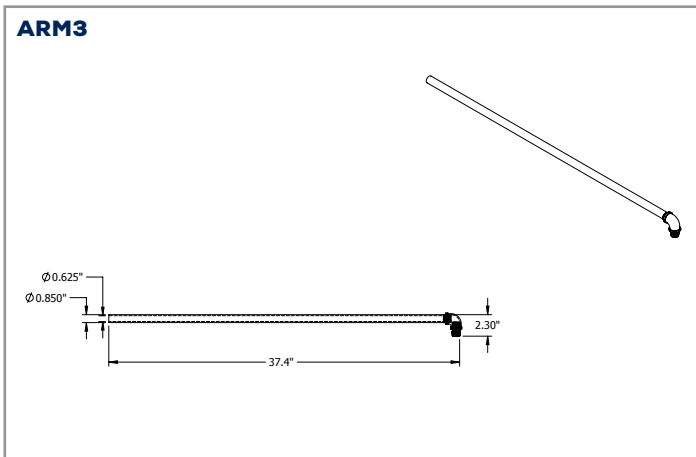

AMPERAGE DRAW & SURGE PROTECTION

	CURRENT (A)					SURGE PROTECTION (kV)	
	120V	208V	240V	277V	347V	120-277V	347V
ORA3-LED50	0.44A	0.26A	0.22A	0.19A	0.16A	4kV	

WEIGHT (lbs)

ORA3-LED50	6.1
------------	-----

LUMEN MAINTENANCE

	50,000	75,000	100,000
ORA3-LED50	87.8%	82.2%	76.9%

DIMENSIONS:

SIGN LIGHT DIMENSIONS:

APPLICATION:

ORA3-LED50-B-4K-DIM
MOUNTED AT 15 FEET 45 DEGREE TILT

Total Lumens = 6459 Mounting Height = 15 Ft Maximum Calculated Value = 8.28 Fc