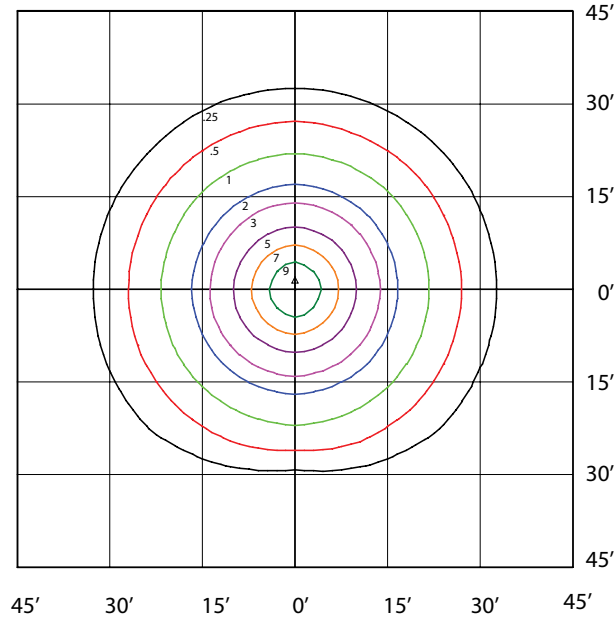

ORA3-LED50-B-4K-DIM
MOUNTED AT 15 FEET

Total Lumens = 6459   Mounting Height = 15 Ft   Maximum Calculated Value = 10.67 Fc