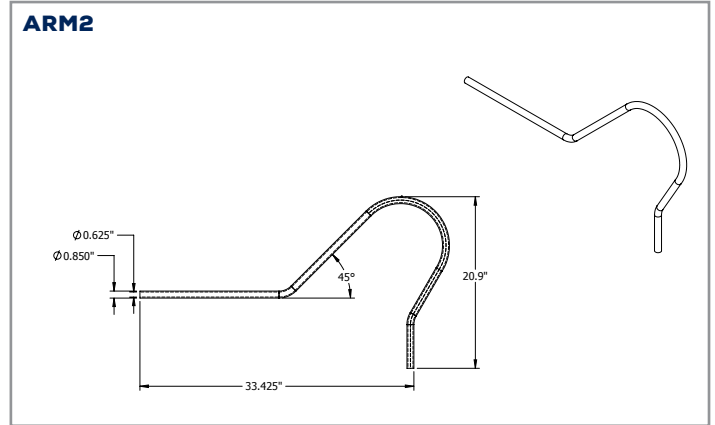

AMPERAGE DRAW & SURGE PROTECTION

	CURRENT (A)					SURGE PROTECTION (kV)	
	120V	208V	240V	277V	347V	120-277V	347V
ORA3-LED50	0.44A	0.26A	0.22A	0.19A	0.16A	4kV	

WEIGHT (lbs)

ORA3-LED50	6.1
------------	-----

LUMEN MAINTENANCE

	50,000	75,000	100,000
ORA3-LED50	87.8%	82.2%	76.9%

DIMENSIONS:

SIGN LIGHT DIMENSIONS:

APPLICATION:

ORA3-LED50-B-4K-DIM
MOUNTED AT 15 FEET 45 DEGREE TILT

Total Lumens = 6459 Mounting Height = 15 Ft Maximum Calculated Value = 8.28 Fc