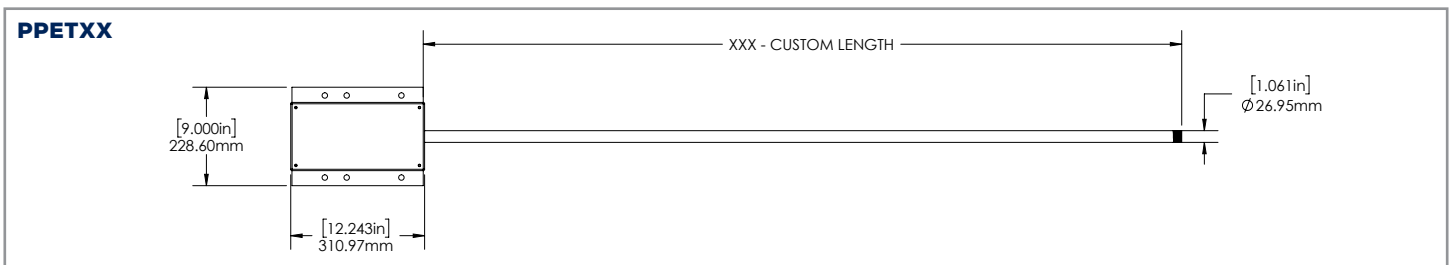

AMPERAGE DRAW & SURGE PROTECTION

	CURRENT (A)					SURGE PROTECTION (kV)	
	120V	208V	240V	277V	347V	120-277V	347V
ORA3-LED50	0.44A	0.26A	0.22A	0.19A	0.16A	4kV	

WEIGHT (lbs)

ORA3-LED50	6.1
------------	-----

LUMEN MAINTENANCE

	50,000	75,000	100,000
ORA3-LED50	87.8%	82.2%	76.9%

DIMENSIONS:

SIGN LIGHT DIMENSIONS:

APPLICATION:

ORA3-LED50-B-4K-DIM
MOUNTED AT 15 FEET 45 DEGREE TILT

Total Lumens = 6459 Mounting Height = 15 Ft Maximum Calculated Value = 8.28 Fc