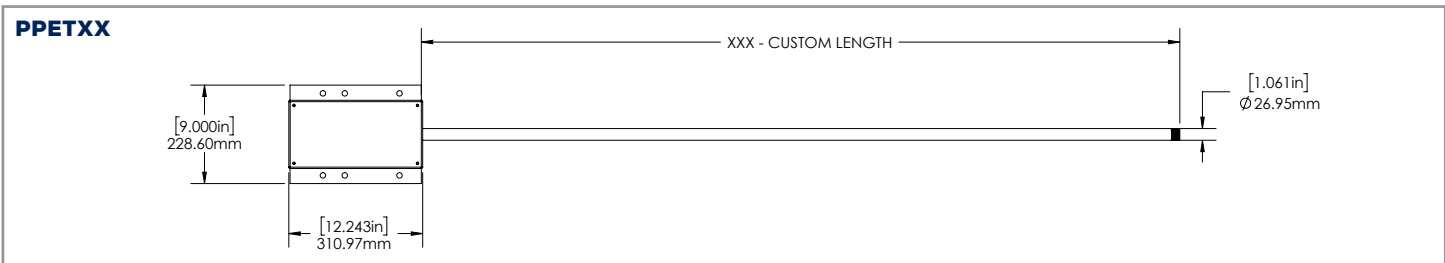

SIGN LIGHT DIMENSIONS: