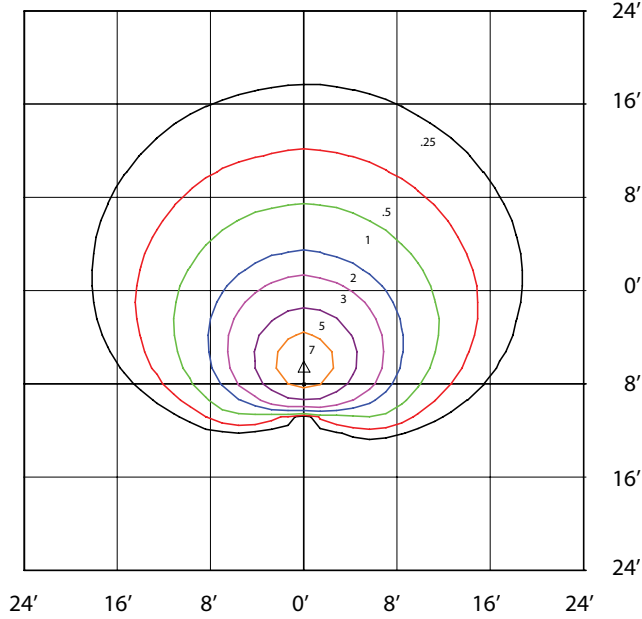

ORA2-LED15-B-4K-DIM
MOUNTED AT 8 FEET TILTED 45 DEGREES UP

Total Lumens = 1864   Mounting Height = 8 Ft   Maximum Calculated Value = 8.32 Fc

ORA2-LED15-B-4K-DIM
MOUNTED AT 8 FEET