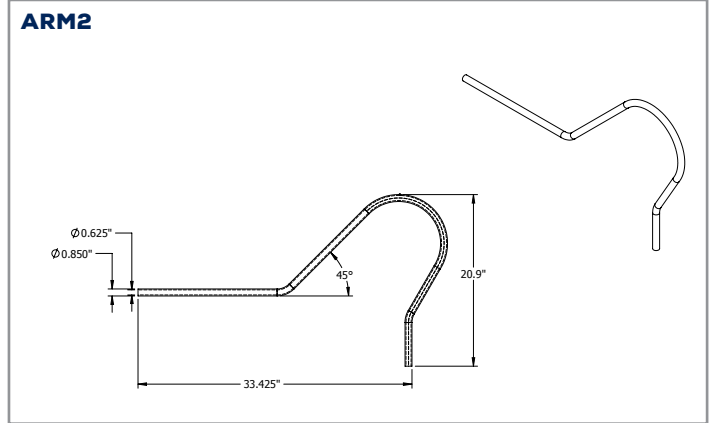

**WEIGHT (lbs)**

ORA2-LED15	3.2
ORA2-LED30	

**LUMEN MAINTENANCE**

	50,000	75,000	100,000
ORA2-LED15	87.8%	82.2%	76.9%
ORA2-LED30			

**DIMENSIONS:**

## SIGN LIGHT DIMENSIONS: