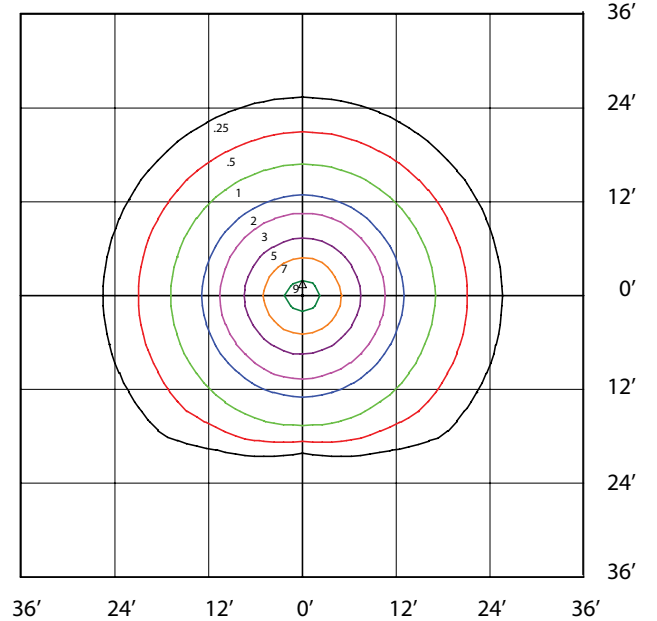

Total Lumens = 1864    Mounting Height = 8 Ft    Maximum Calculated Value = 8.32 Fc

ORA2-LED15-B-4K-DIM  
MOUNTED AT 8 FEET

Total Lumens = 1864    Mounting Height = 8 Ft    Maximum Calculated Value = 10.82 Fc

**SPECIFICATIONS**

Model Number	Voltage (V)	Power (W)	Light Output (lm)	Efficacy (lm/W)	THD (%)	PF	CCT (K)	B-U-G
ORA2-LED15-B-4K-XXX-DIM-[KN;YK;WMC;NWMB]	120-277	15	1826	123.6	13.5	0.907	4000	1-1-0
ORA2-LED15-C-4K-XXXDIM-[NWMB]	347	17	1826	108.8	14.1	0.940	4000	1-1-0
ORA2-LED30-B-4K-XXX-DIM-[KN;YK;WMC;NWMB]	120-277	30	3698	124.2	16.5	0.903	4000	2-1-0
ORA2-LED30-C-4K-XXX-DIM-[NWMB]	347	33	3765	113.6	16.0	0.931	4000	2-1-1