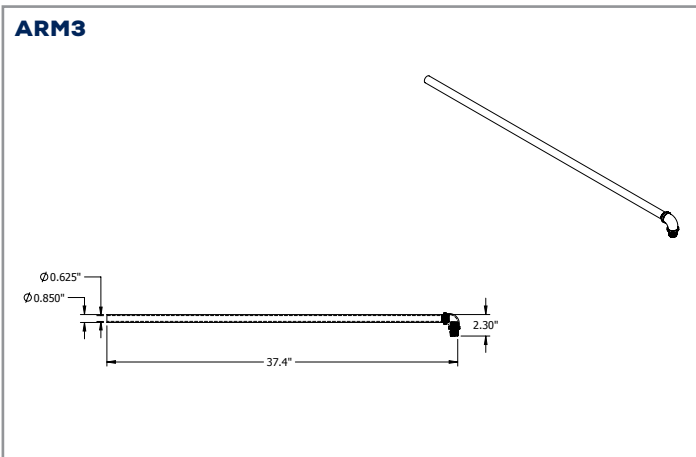

**WEIGHT (lbs)**

ORA2-LED15	3.2
ORA2-LED30	

**LUMEN MAINTENANCE**

	50,000	75,000	100,000
ORA2-LED15	87.8%	82.2%	76.9%
ORA2-LED30			

**DIMENSIONS:**

## SIGN LIGHT DIMENSIONS: