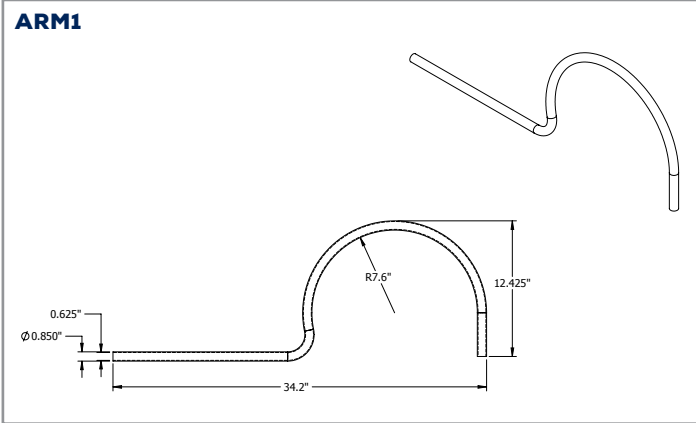

**WEIGHT (lbs)**

ORA2-LED15	3.2
ORA2-LED30	

**LUMEN MAINTENANCE**

	50,000	75,000	100,000
ORA2-LED15	87.8%	82.2%	76.9%
ORA2-LED30			

**DIMENSIONS:**

## SIGN LIGHT DIMENSIONS: