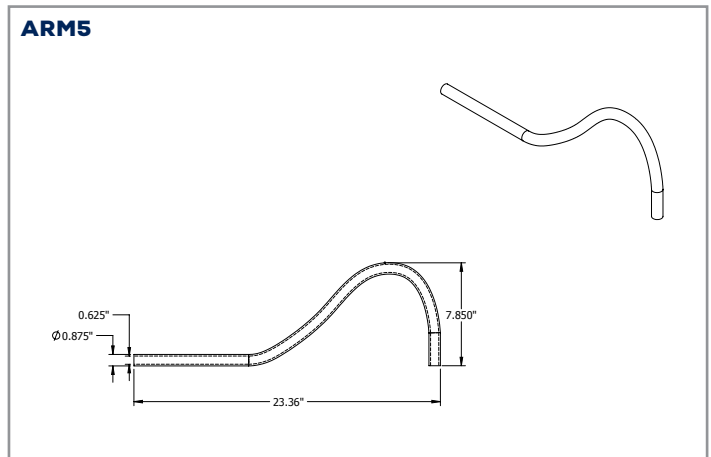

**WEIGHT (lbs)**

ORA2-LED15	3.2
ORA2-LED30	

**LUMEN MAINTENANCE**

	50,000	75,000	100,000
ORA2-LED15	87.8%	82.2%	76.9%
ORA2-LED30			

**DIMENSIONS:**

## SIGN LIGHT DIMENSIONS: