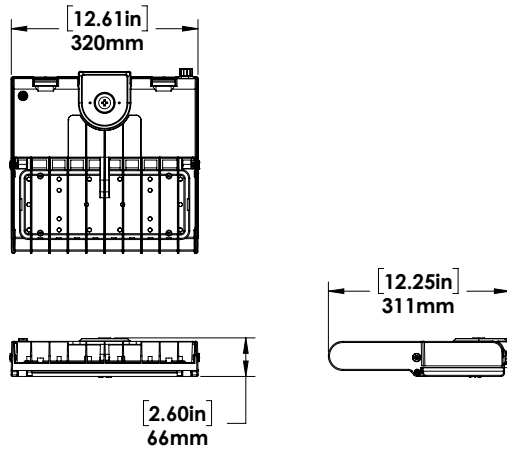

SPECIFICATIONS¹

Watts	151
Lumens	21316
Efficacy (Lm/W)	141.1
Replaces Up To	400W MH
Colour Temp	4000K, 5000K
Certifications	cULus, IP65, Wet Location, DLC Premium, NEMA4X
Operating Temp	-40°C to +40°C
Voltage	120-277, 347
Beam Pattern	T3 - Type III T5 - Type V
Total Harmonic Distortion	15%
Power Factor	0.9
Mounting Options	Yoke, Trunnion, Slip fitter, Slip fitter with Wall Adapter, Mounting Arm for Round or Square Poles.
Controls	Motion sensor, photocell, 3/7 pin receptacle

¹The above specs apply to the standard product configuration.

For spec information on other product configurations please see page 2.

FULL SPECIFICATIONS:

DESCRIPTION	VOLTAGE (V)	INPUT POWER (W)	LIGHT OUTPUT (LM)	EFFICACY (LM/W)	THD (%)	PF	CCT (K)	B-U-G
FL5S-LED150A50-B-4K-T5-XXX-DIM-[DMS;PC;Blank]	120-277	151	21316	141.1	15.0	0.900	4000	4-0-3
FL5S-LED150A50-B-4K-T3-XXX-DIM-[DMS;PC;Blank]	120-277	151	19950	132.3	15.0	0.900	4000	3-0-3
FL5S-LED150A50-B-5K-T5-XXX-DIM-[DMS;PC;Blank]	120-277	151	21518	142.4	15.0	0.900	5000	4-0-3
FL5S-LED150A50-B-5K-T3-XXX-DIM-[DMS;PC;Blank]	120-277	151	20138	133.5	15.0	0.900	5000	3-0-3
FL5S-LED150A50-C-4K-T5-XXX-DIM-[DMS;PC;Blank]	347	151	20649	137.0	15.0	0.900	4000	4-0-3
FL5S-LED150A50-C-4K-T3-XXX-DIM-[DMS;PC;Blank]	347	150	19690	130.9	15.0	0.900	4000	3-0-3
FL5S-LED150A50-C-5K-T5-XXX-DIM-[DMS;PC;Blank]	347	151	20846	138.3	15.0	0.900	5000	4-0-3
FL5S-LED150A50-C-5K-T3-XXX-DIM-[DMS;PC;Blank]	347	150	19916	132.4	15.0	0.900	5000	3-0-3

WEIGHT AND EPA				
	Weight (lbs)	0° Tilt	45° Tilt	90° Tilt
FL5S	9.3	0.47	1.22	1.61

LUMEN MAINTENANCE			
	50,000 Hours	75,000 Hours	100,000 Hours
FL5S-LED150	88%	83%	78%

DIMENSIONS:

FL5S-LED150A50

YOKE MOUNT