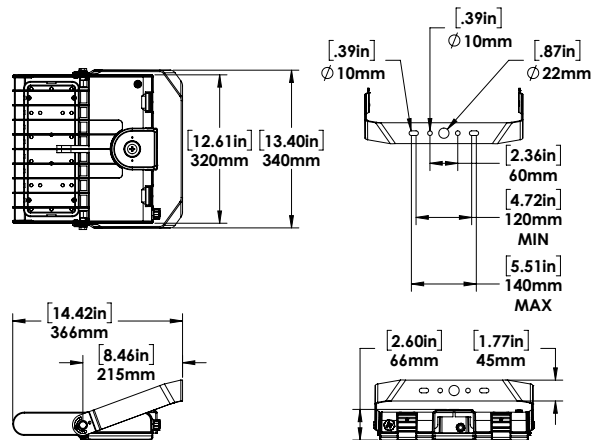

¹The above specs apply to the standard product configuration.

For spec information on other product configurations please see page 2.

FULL SPECIFICATIONS:

DESCRIPTION	VOLTAGE (V)	INPUT POWER (W)	LIGHT OUTPUT (LM)	EFFICACY (LM/W)	THD (%)	PF	CCT (K)	B-U-G
FL5S-LED150A50-B-4K-T5-XXX-DIM-[DMS;PC;Blank]	120-277	151	21316	141.1	15.0	0.900	4000	4-0-3
FL5S-LED150A50-B-4K-T3-XXX-DIM-[DMS;PC;Blank]	120-277	151	19950	132.3	15.0	0.900	4000	3-0-3
FL5S-LED150A50-B-5K-T5-XXX-DIM-[DMS;PC;Blank]	120-277	151	21518	142.4	15.0	0.900	5000	4-0-3
FL5S-LED150A50-B-5K-T3-XXX-DIM-[DMS;PC;Blank]	120-277	151	20138	133.5	15.0	0.900	5000	3-0-3
FL5S-LED150A50-C-4K-T5-XXX-DIM-[DMS;PC;Blank]	347	151	20649	137.0	15.0	0.900	4000	4-0-3
FL5S-LED150A50-C-4K-T3-XXX-DIM-[DMS;PC;Blank]	347	150	19690	130.9	15.0	0.900	4000	3-0-3
FL5S-LED150A50-C-5K-T5-XXX-DIM-[DMS;PC;Blank]	347	151	20846	138.3	15.0	0.900	5000	4-0-3
FL5S-LED150A50-C-5K-T3-XXX-DIM-[DMS;PC;Blank]	347	150	19916	132.4	15.0	0.900	5000	3-0-3

WEIGHT AND EPA				
	Weight (lbs)	0° Tilt	45° Tilt	90° Tilt
FL5S	9.3	0.47	1.22	1.61

LUMEN MAINTENANCE			
	50,000 Hours	75,000 Hours	100,000 Hours
FL5S-LED150	88%	83%	78%

DIMENSIONS:

FL5S-LED150A50

YOKE MOUNT