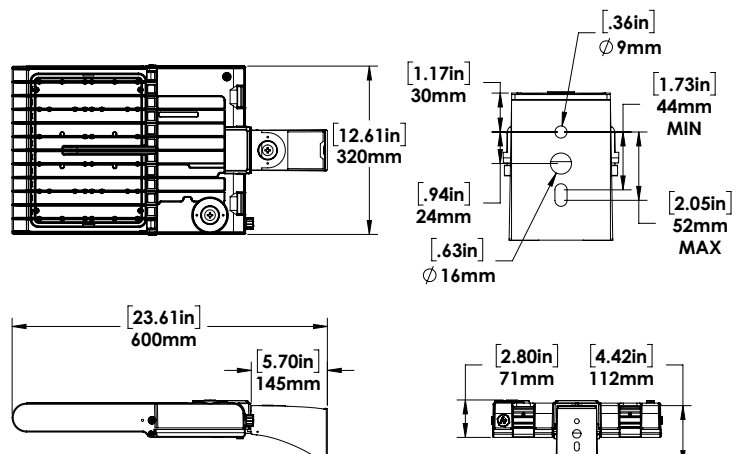

¹The above specs apply to the standard product configuration.

For spec information on other product configurations please see page 2.

FULL SPECIFICATIONS:

DESCRIPTION	VOLTAGE (V)	INPUT POWER (W)	LIGHT OUTPUT (LM)	EFFICACY (LM/W)	THD (%)	PF	CCT (K)	B-U-G
FL5S-LED150A50-B-4K-T5-XXX-DIM-[DMS;PC;Blank]	120-277	151	21316	141.1	15.0	0.900	4000	4-0-3
FL5S-LED150A50-B-4K-T3-XXX-DIM-[DMS;PC;Blank]	120-277	151	19950	132.3	15.0	0.900	4000	3-0-3
FL5S-LED150A50-B-5K-T5-XXX-DIM-[DMS;PC;Blank]	120-277	151	21518	142.4	15.0	0.900	5000	4-0-3
FL5S-LED150A50-B-5K-T3-XXX-DIM-[DMS;PC;Blank]	120-277	151	20138	133.5	15.0	0.900	5000	3-0-3
FL5S-LED150A50-C-4K-T5-XXX-DIM-[DMS;PC;Blank]	347	151	20649	137.0	15.0	0.900	4000	4-0-3
FL5S-LED150A50-C-4K-T3-XXX-DIM-[DMS;PC;Blank]	347	150	19690	130.9	15.0	0.900	4000	3-0-3
FL5S-LED150A50-C-5K-T5-XXX-DIM-[DMS;PC;Blank]	347	151	20846	138.3	15.0	0.900	5000	4-0-3
FL5S-LED150A50-C-5K-T3-XXX-DIM-[DMS;PC;Blank]	347	150	19916	132.4	15.0	0.900	5000	3-0-3

TRUNNION MOUNT

DIMENSIONS:

SLIP FITTER

**SLIP FITTER WITH
WALL ADAPTOR
MOUNT**

**MOUNTING ARM
FOR ROUND OR
SQUARE POLES**

ORDERING GUIDE:

FL5S-LED150A50

	Voltage	Colour Temp.	Beam	Finish	Driver	Controls*
	B - 120-277V	5K - 5000K	T5 - Type 5	BRZ - Bronze	DIM - 0-10V Dimming	PC - Photocell
	C - 347V	4K - 4000K	T3 - Type 3	CC - Custom		DMS - Dimmable Motion Sensor
						3PIN - 3 Pin receptacle for ON/OFF photocells
						7PIN - 7 pin receptacle for smart control systems