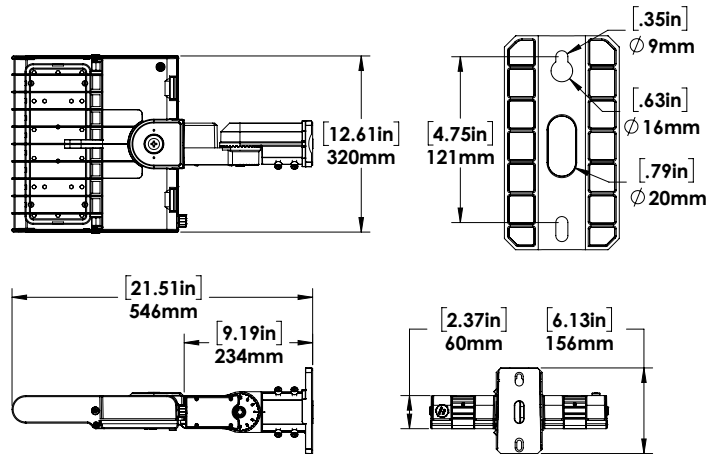

WEIGHT AND EPA				
	Weight (lbs)	0° Tilt	45° Tilt	90° Tilt
FL5S	9.3	0.47	1.22	1.61

LUMEN MAINTENANCE			
	50,000 Hours	75,000 Hours	100,000 Hours
FL5S-LED150	88%	83%	78%

DIMENSIONS:

FL5S-LED150A50

YOKE MOUNT

TRUNNION MOUNT

DIMENSIONS:

SLIP FITTER

**SLIP FITTER WITH
WALL ADAPTOR
MOUNT**

**MOUNTING ARM
FOR ROUND OR
SQUARE POLES**

ORDERING GUIDE:

FL5S-LED150A50

	Voltage	Colour Temp.	Beam	Finish	Driver	Controls*
	B - 120-277V	5K - 5000K	T5 - Type 5	BRZ - Bronze	DIM - 0-10V Dimming	PC - Photocell
	C - 347V	4K - 4000K	T3 - Type 3	CC - Custom		DMS - Dimmable Motion Sensor
						3PIN - 3 Pin receptacle for ON/OFF photocells
						7PIN - 7 pin receptacle for smart control systems