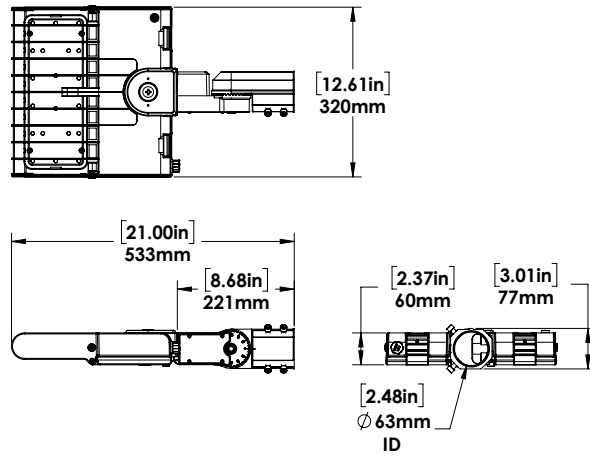

**SLIP FITTER WITH
WALL ADAPTOR
MOUNT**