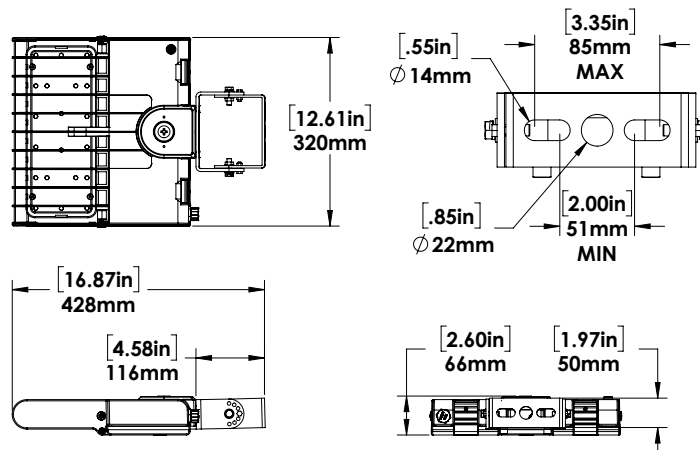

TRUNNION MOUNT